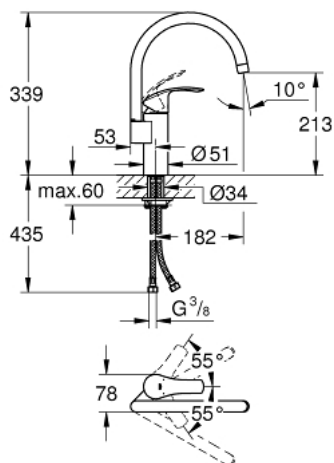

33 202 002 EUROSMART SINGLE-LEVER SINK MIXER 1/2"

PRODUCT DESCRIPTION

- Colour: chrome
- high spout
- single hole installation
- GROHE LongLife finish
- GROHE SilkMove 35 mm ceramic cartridge
- integrated temperature limiter
- mousseur
- adjustable flow rate limiter
- swivel tubular spout
- adjustable swivel area 0° / 150° / 360°
- flexible connection hoses
- rapid installation system
- min. recommended pressure 1.0 bar

33 202 002 EUROSMART SINGLE-LEVER SINK MIXER 1/2"

SELECT SPARE PART: , September 2019 – now

- 1: Lever (Spare part-nr. 46897000)
 - 2: Shield (Spare part-nr. 46492000)
 - 3: Screw ring (Spare part-nr. 46815000)
 - 4: Cartridge (Spare part-nr. 46374000)
 - 5: Spout (Spare part-nr. 13372000)
 - 5.1: Sealing washer (Spare part-nr. 0128500M)
 - 5.2: Safety ring (Spare part-nr. 4826600M)
 - 5.3: Mousseur (Spare part-nr. 06574000)
 - 6: Shank mounting kit (Spare part-nr. 46249000)
 - 7: Support plate (Spare part-nr. 05334000)
 - 8: Socket spanner (Spare part-nr. 19332000)*
 - 9: Mounting wrench (Spare part-nr. 19017000)*
- * Optional accessories