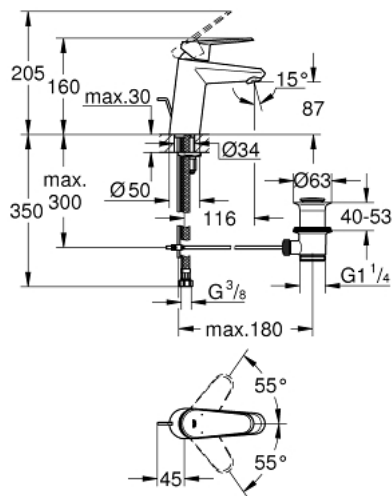

33 190 21D EURODISC COSMOPOLITAN SINGLE-LEVER BASIN MIXER S-SIZE

PRODUCT DESCRIPTION

- Colour: chrome
- single hole installation
- metal lever
- GROHE SilkMove 35 mm ceramic cartridge
- adjustable flow rate limiter
- adjustable minimum flow rate approx. 2.5 l/min
- temperature limiter
- GROHE LongLife finish
- GROHE EcoJoy - less water, perfect flow
- maximum flow rate (at 3 bar): 5 l/min
- SpeedClean mousseur
- GROHE FastFixation installation system with centering support
- pop-up waste set 1 1/4"
- flexible connection hoses
- min. recommended pressure 1.0 bar
- acoustic group I in accordance with DIN 4109