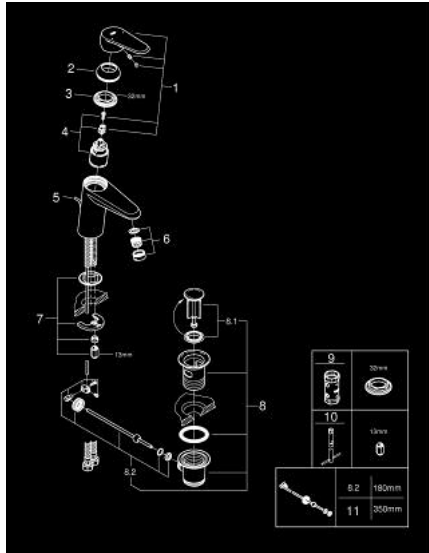

## 33 190 20E EURODISC COSMOPOLITAN SINGLE-LEVER BASIN MIXER S-SIZE

### PRODUCT DESCRIPTION

- Colour: chrome
- single hole installation
- metal lever
- GROHE SilkMove 35 mm ceramic cartridge
- adjustable flow rate limiter
- adjustable minimum flow rate approx. 2.5 l/min
- temperature limiter
- GROHE LongLife finish
- GROHE EcoJoy - less water, perfect flow
- maximum flow rate (at 3 bar): 5 l/min
- SpeedClean mousseur
- GROHE FastFixation installation system with centering support
- pop-up waste set 1 1/4"
- flexible connection hoses
- min. recommended pressure 1.0 bar
- acoustic group I in accordance with DIN 4109

### SELECT SPARE PART: , August 2017 – now

- 1: Lever (Spare part-nr. 46738000)
- 2: Shield (Spare part-nr. 46492000)
- 3: Screw coupling (Spare part-nr. 46460000)
- 4: Cartridge (Spare part-nr. 46374000)
- 5: Pop-up rod (Spare part-nr. 46739000)
- 6: Flow straightener (Spare part-nr. 13955000)
- 7: Shank mounting kit (Spare part-nr. 46645000)
- 8: Pop-up waste set 1 1/4" (Spare part-nr. 28910000)
- 8.1: Plug (Spare part-nr. 07182000)
- 8.2: Eccentric rod (Spare part-nr. 07052000)
- 9: Socket spanner (Spare part-nr. 19332000)\*
- 10: Mounting wrench (Spare part-nr. 19017000)\*
- 11: Eccentric rod (Spare part-nr. 07341000)\*