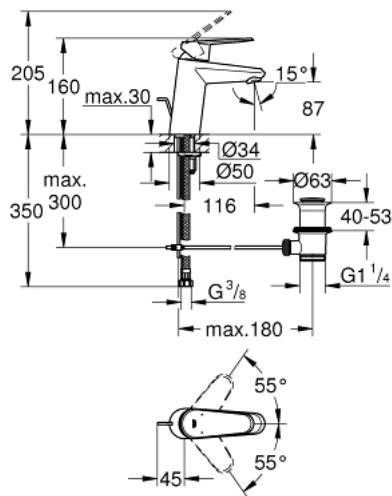

## 33 190 20E EURODISC COSMOPOLITAN SINGLE-LEVER BASIN MIXER S-SIZE

### PRODUCT DESCRIPTION

- Colour: chrome
- single hole installation
- metal lever
- GROHE SilkMove 35 mm ceramic cartridge
- adjustable flow rate limiter
- adjustable minimum flow rate approx. 2.5 l/min
- temperature limiter
- GROHE LongLife finish
- GROHE EcoJoy - less water, perfect flow
- maximum flow rate (at 3 bar): 5 l/min
- SpeedClean mousseur
- GROHE FastFixation installation system with centering support
- pop-up waste set 1 1/4"
- flexible connection hoses
- min. recommended pressure 1.0 bar
- acoustic group I in accordance with DIN 4109

### SELECT SPARE PART: , August 2017 – now

- 1: Lever (Spare part-nr. 46738000)
- 2: Shield (Spare part-nr. 46492000)
- 3: Screw coupling (Spare part-nr. 46460000)
- 4: Cartridge (Spare part-nr. 46374000)
- 5: Pop-up rod (Spare part-nr. 46739000)
- 6: Flow straightener (Spare part-nr. 13955000)
- 7: Shank mounting kit (Spare part-nr. 46645000)
- 8: Pop-up waste set 1 1/4" (Spare part-nr. 28910000)
- 8.1: Plug (Spare part-nr. 07182000)
- 8.2: Eccentric rod (Spare part-nr. 07052000)
- 9: Socket spanner (Spare part-nr. 19332000)\*
- 10: Mounting wrench (Spare part-nr. 19017000)\*
- 11: Eccentric rod (Spare part-nr. 07341000)\*