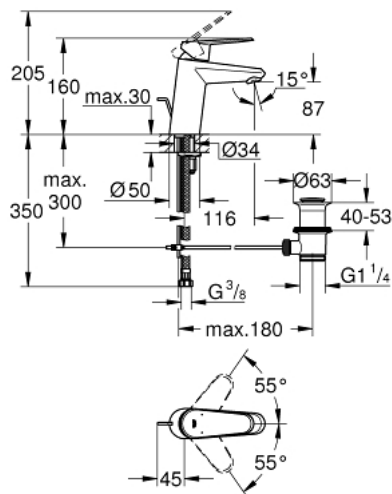

33 190 002 EURODISC COSMOPOLITAN SINGLE-LEVER BASIN MIXER S-SIZE

PRODUCT DESCRIPTION

- Colour: chrome
- single hole installation
- metal lever
- GROHE SilkMove 35 mm ceramic cartridge
- adjustable flow rate limiter
- adjustable minimum flow rate approx. 2.5 l/min
- GROHE LongLife finish
- GROHE FastFixation installation system with centering support
- mousseur
- pop-up waste set 1 1/4"
- flexible connection hoses
- optional temperature limiter ref. no. 46 375 000
- acoustic group I in accordance with DIN 4109

33 190 002 **EURODISC COSMOPOLITAN SINGLE-LEVER BASIN MIXER**
S-SIZE

SELECT SPARE PART: , January 2016 – now

- 1: Lever (Spare part-nr. 46738000)
- 2: Shield (Spare part-nr. 46492000)
- 3: Screw coupling (Spare part-nr. 46460000)
- 4: Cartridge (Spare part-nr. 46374000)
- 5: Pop-up rod (Spare part-nr. 46739000)
- 6: Mousseur (Spare part-nr. 13929000)
- 7: Shank mounting kit (Spare part-nr. 46645000)
- 8: Pop-up waste set 1 1/4" (Spare part-nr. 28910000)
- 8.1: Plug (Spare part-nr. 07182000)
- 8.2: Eccentric rod (Spare part-nr. 07052000)
- 9: Temperature limiter (Spare part-nr. 46375000)*
- 10: Socket spanner (Spare part-nr. 19332000)*
- 11: Mounting wrench (Spare part-nr. 19017000)*
- 12: Eccentric rod (Spare part-nr. 07341000)*