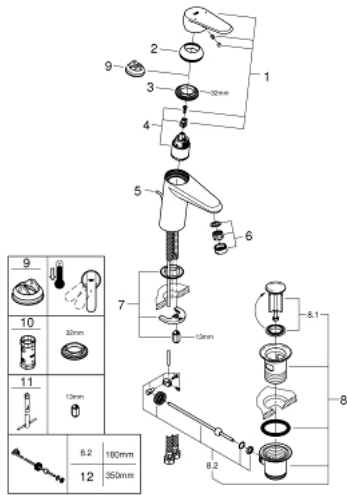

33 190 002 EURODISC COSMOPOLITAN SINGLE-LEVER BASIN MIXER S-SIZE

PRODUCT DESCRIPTION

- Colour: chrome
- single hole installation
- metal lever
- GROHE SilkMove 35 mm ceramic cartridge
- adjustable flow rate limiter
- adjustable minimum flow rate approx. 2.5 l/min
- GROHE LongLife finish
- GROHE FastFixation installation system with centering support
- mousseur
- pop-up waste set 1 1/4"
- flexible connection hoses
- optional temperature limiter ref. no. 46 375 000
- acoustic group I in accordance with DIN 4109

33 190 002 **EURODISC COSMOPOLITAN SINGLE-LEVER BASIN MIXER**
S-SIZE

SELECT SPARE PART: , January 2016 – now

- 1: Lever (Spare part-nr. 46738000)
- 2: Shield (Spare part-nr. 46492000)
- 3: Screw coupling (Spare part-nr. 46460000)
- 4: Cartridge (Spare part-nr. 46374000)
- 5: Pop-up rod (Spare part-nr. 46739000)
- 6: Mousseur (Spare part-nr. 13929000)
- 7: Shank mounting kit (Spare part-nr. 46645000)
- 8: Pop-up waste set 1 1/4" (Spare part-nr. 28910000)
- 8.1: Plug (Spare part-nr. 07182000)
- 8.2: Eccentric rod (Spare part-nr. 07052000)
- 9: Temperature limiter (Spare part-nr. 46375000)*
- 10: Socket spanner (Spare part-nr. 19332000)*
- 11: Mounting wrench (Spare part-nr. 19017000)*
- 12: Eccentric rod (Spare part-nr. 07341000)*