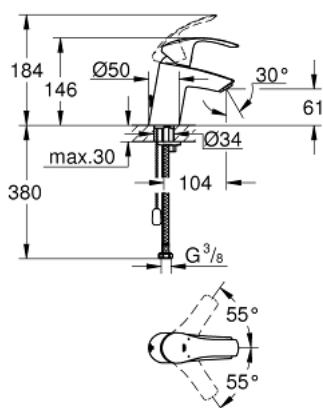

33 188 002 EUROSMART SINGLE-LEVER BASIN MIXER S-SIZE

PRODUCT DESCRIPTION

- Colour: chrome
- single hole installation
- metal lever
- GROHE SilkMove 35 mm ceramic cartridge
- adjustable flow rate limiter
- with temperature limiter
- GROHE LongLife finish
- GROHE EcoJoy - less water, perfect flow
- maximum flow rate (at 3 bar): 5 l/min
- GROHE FastFixation installation system
- retractable chain
- flexible connection hoses

33 188 002 EUROSMART SINGLE-LEVER BASIN MIXER S-SIZE

SELECT SPARE PART: , October 2013 – now

- 1: Lever (Spare part-nr. 46897000)
 - 2: Shield (Spare part-nr. 46492000)
 - 3: Screw coupling (Spare part-nr. 46460000)
 - 4: Cartridge (Spare part-nr. 46374000)
 - 5: Chain support (Spare part-nr. 06815000)
 - 6: Mousseur (Spare part-nr. 48159000)
 - 7: Shank mounting kit (Spare part-nr. 46671000)
 - 8: Socket spanner (Spare part-nr. 19332000)*
 - 9: Mounting wrench (Spare part-nr. 19017000)*
- * Optional accessories