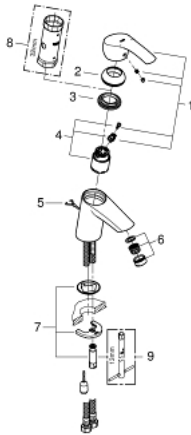

33 188 002 EUROSMART SINGLE-LEVER BASIN MIXER S-SIZE

PRODUCT DESCRIPTION

- Colour: chrome
- single hole installation
- metal lever
- GROHE SilkMove 35 mm ceramic cartridge
- adjustable flow rate limiter
- with temperature limiter
- GROHE LongLife finish
- GROHE EcoJoy - less water, perfect flow
- maximum flow rate (at 3 bar): 5 l/min
- GROHE FastFixation installation system
- retractable chain
- flexible connection hoses

33 188 002 EUROSMART SINGLE-LEVER BASIN MIXER S-SIZE

SELECT SPARE PART: , October 2013 – now

- 1: Lever (Spare part-nr. 46897000)
 - 2: Shield (Spare part-nr. 46492000)
 - 3: Screw coupling (Spare part-nr. 46460000)
 - 4: Cartridge (Spare part-nr. 46374000)
 - 5: Chain support (Spare part-nr. 06815000)
 - 6: Mousseur (Spare part-nr. 48159000)
 - 7: Shank mounting kit (Spare part-nr. 46671000)
 - 8: Socket spanner (Spare part-nr. 19332000)*
 - 9: Mounting wrench (Spare part-nr. 19017000)*
- * Optional accessories