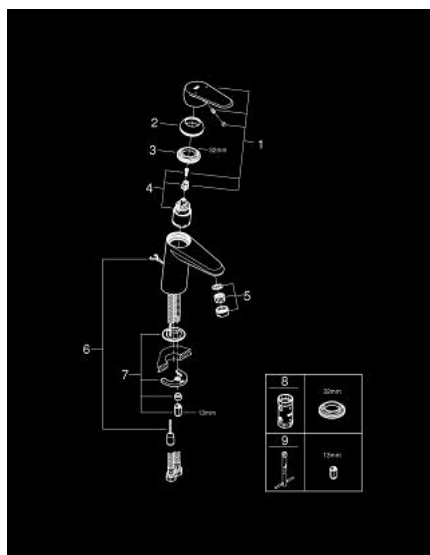

33 178 20E EURODISC COSMOPOLITAN SINGLE-LEVER BASIN MIXER S-SIZE

PRODUCT DESCRIPTION

- Colour: chrome
- single hole installation
- metal lever
- GROHE SilkMove 35 mm ceramic cartridge
- adjustable flow rate limiter
- adjustable minimum flow rate approx. 2.5 l/min
- GROHE LongLife finish
- GROHE EcoJoy - less water, perfect flow
- maximum flow rate (at 3 bar): 5 l/min
- GROHE FastFixation installation system with centering support
- mousseur
- retractable chain
- flexible connection hoses
- optional temperature limiter ref. no. 46 375 000
- acoustic group I in accordance with DIN 4109

33 178 20E EURODISC COSMOPOLITAN SINGLE-LEVER BASIN MIXER S-SIZE

SELECT SPARE PART: , August 2017 – now

- 1: Lever (Spare part-nr. 46738000)
 - 2: Shield (Spare part-nr. 46492000)
 - 3: Screw coupling (Spare part-nr. 46460000)
 - 4: Cartridge (Spare part-nr. 46374000)
 - 5: Flow straightener (Spare part-nr. 13955000)
 - 6: Chain support (Spare part-nr. 06815000)
 - 7: Shank mounting kit (Spare part-nr. 46645000)
 - 8: Socket spanner (Spare part-nr. 19332000)*
 - 9: Mounting wrench (Spare part-nr. 19017000)*
- * Optional accessories