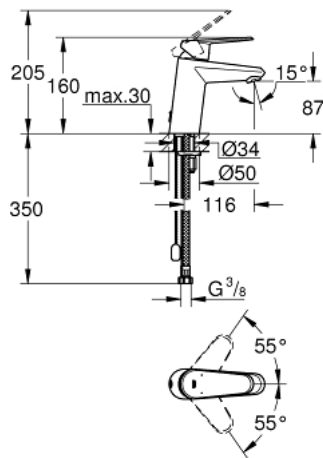

33 178 20E EURODISC COSMOPOLITAN SINGLE-LEVER BASIN MIXER S-SIZE

PRODUCT DESCRIPTION

- Colour: chrome
- single hole installation
- metal lever
- GROHE SilkMove 35 mm ceramic cartridge
- adjustable flow rate limiter
- adjustable minimum flow rate approx. 2.5 l/min
- GROHE LongLife finish
- GROHE EcoJoy - less water, perfect flow
- maximum flow rate (at 3 bar): 5 l/min
- GROHE FastFixation installation system with centering support
- mousseur
- retractable chain
- flexible connection hoses
- optional temperature limiter ref. no. 46 375 000
- acoustic group I in accordance with DIN 4109

33 178 20E EURODISC COSMOPOLITAN SINGLE-LEVER BASIN MIXER S-SIZE

SELECT SPARE PART: , August 2017 – now

- 1: Lever (Spare part-nr. 46738000)
 - 2: Shield (Spare part-nr. 46492000)
 - 3: Screw coupling (Spare part-nr. 46460000)
 - 4: Cartridge (Spare part-nr. 46374000)
 - 5: Flow straightener (Spare part-nr. 13955000)
 - 6: Chain support (Spare part-nr. 06815000)
 - 7: Shank mounting kit (Spare part-nr. 46645000)
 - 8: Socket spanner (Spare part-nr. 19332000)*
 - 9: Mounting wrench (Spare part-nr. 19017000)*
- * Optional accessories