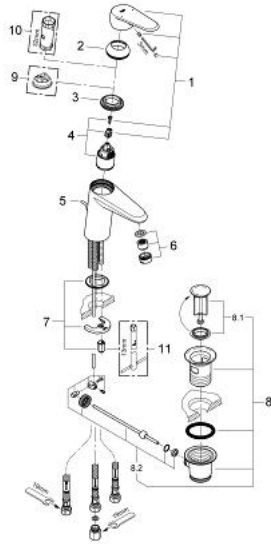

33 177 002 EURODISC COSMOPOLITAN SINGLE-LEVER BASIN MIXER S-SIZE

PRODUCT DESCRIPTION

- Colour: chrome
- single hole installation
- metal lever
- GROHE SilkMove 35 mm ceramic cartridge
- adjustable flow rate limiter
- adjustable minimum flow rate approx. 2.5 l/min
- GROHE LongLife finish
- GROHE FastFixation installation system with centering support
- flow straightener
- pop-up waste set 1 1/4"
- flexible connection hoses
- for open water heater
- optional temperature limiter ref. no. 46 375 000
- acoustic group I in accordance with DIN 4109

33 177 002 EURODISC COSMOPOLITAN SINGLE-LEVER BASIN MIXER S-SIZE

SELECT SPARE PART: , March 2010 – now

- 1: Lever (Spare part-nr. 46738000)
- 2: Shield (Spare part-nr. 46492000)
- 3: Screw coupling (Spare part-nr. 46460000)
- 4: Cartridge (Spare part-nr. 46558000)
- 5: Pop-up rod (Spare part-nr. 46739000)
- 6: Flow straightener (Spare part-nr. 46162000)
- 7: Shank mounting kit (Spare part-nr. 46645000)
- 8: Pop-up waste set 1 1/4" (Spare part-nr. 28910000)
- 8.1: Plug (Spare part-nr. 07182000)
- 8.2: Eccentric rod (Spare part-nr. 07052000)
- 9: Temperature limiter (Spare part-nr. 46375000)*
- 10: Socket spanner (Spare part-nr. 19332000)*
- 11: Mounting wrench (Spare part-nr. 19017000)*