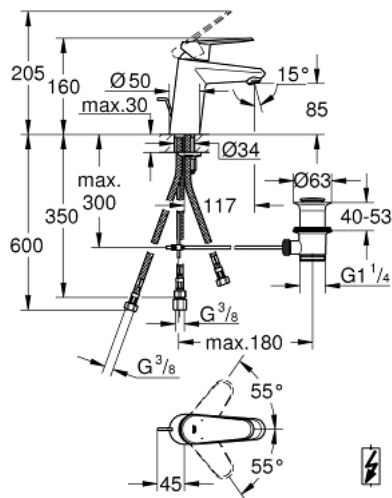

33 177 002 EURODISC COSMOPOLITAN SINGLE-LEVER BASIN MIXER S-SIZE

PRODUCT DESCRIPTION

- Colour: chrome
- single hole installation
- metal lever
- GROHE SilkMove 35 mm ceramic cartridge
- adjustable flow rate limiter
- adjustable minimum flow rate approx. 2.5 l/min
- GROHE LongLife finish
- GROHE FastFixation installation system with centering support
- flow straightener
- pop-up waste set 1 1/4"
- flexible connection hoses
- for open water heater
- optional temperature limiter ref. no. 46 375 000
- acoustic group I in accordance with DIN 4109

33 177 002 EURODISC COSMOPOLITAN SINGLE-LEVER BASIN MIXER S-SIZE

SELECT SPARE PART: , March 2010 – now

- 1: Lever (Spare part-nr. 46738000)
- 2: Shield (Spare part-nr. 46492000)
- 3: Screw coupling (Spare part-nr. 46460000)
- 4: Cartridge (Spare part-nr. 46558000)
- 5: Pop-up rod (Spare part-nr. 46739000)
- 6: Flow straightener (Spare part-nr. 46162000)
- 7: Shank mounting kit (Spare part-nr. 46645000)
- 8: Pop-up waste set 1 1/4" (Spare part-nr. 28910000)
- 8.1: Plug (Spare part-nr. 07182000)
- 8.2: Eccentric rod (Spare part-nr. 07052000)
- 9: Temperature limiter (Spare part-nr. 46375000)*
- 10: Socket spanner (Spare part-nr. 19332000)*
- 11: Mounting wrench (Spare part-nr. 19017000)*