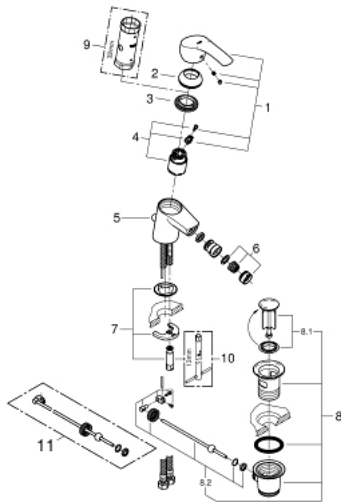

32 929 002 EUROSMART SINGLE-LEVER BIDET MIXER S-SIZE

PRODUCT DESCRIPTION

- Colour: chrome
- single hole installation
- metal lever
- GROHE SilkMove 35 mm ceramic cartridge
- adjustable flow rate limiter
- with temperature limiter
- GROHE LongLife finish
- GROHE EcoJoy - less water, perfect flow
- maximum flow rate (at 3 bar): 5 l/min
- GROHE FastFixation installation system
- with ball joint
- pop-up waste set 1 1/4"
- flexible connection hoses

32 929 002 EUROSART SINGLE-LEVER BIDET MIXER S-SIZE

SELECT SPARE PART: , October 2013 – now

- 1: Lever (Spare part-nr. 46897000)
- 2: Shield (Spare part-nr. 46492000)
- 3: Screw coupling (Spare part-nr. 46460000)
- 4: Cartridge (Spare part-nr. 46374000)
- 5: Pop-up rod (Spare part-nr. 06329000)
- 6: Mousseur (Spare part-nr. 48159000)
- 7: Shank mounting kit (Spare part-nr. 46671000)
- 8: Pop-up waste set 1 1/4" (Spare part-nr. 28910000)
- 8.1: Plug (Spare part-nr. 07182000)
- 8.2: Eccentric rod (Spare part-nr. 07052000)
- 9: Socket spanner (Spare part-nr. 19332000)*
- 10: Mounting wrench (Spare part-nr. 19017000)*
- 11: Eccentric rod (Spare part-nr. 07341000)*