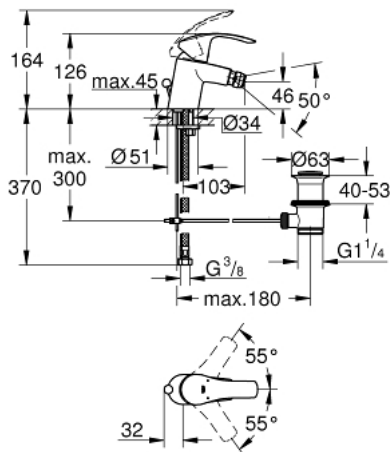

32 929 002 EUROSMART SINGLE-LEVER BIDET MIXER S-SIZE

PRODUCT DESCRIPTION

- Colour: chrome
- single hole installation
- metal lever
- GROHE SilkMove 35 mm ceramic cartridge
- adjustable flow rate limiter
- with temperature limiter
- GROHE LongLife finish
- GROHE EcoJoy - less water, perfect flow
- maximum flow rate (at 3 bar): 5 l/min
- GROHE FastFixation installation system
- with ball joint
- pop-up waste set 1 1/4"
- flexible connection hoses

32 929 002 EUROSART SINGLE-LEVER BIDET MIXER S-SIZE

SELECT SPARE PART: , October 2013 – now

- 1: Lever (Spare part-nr. 46897000)
- 2: Shield (Spare part-nr. 46492000)
- 3: Screw coupling (Spare part-nr. 46460000)
- 4: Cartridge (Spare part-nr. 46374000)
- 5: Pop-up rod (Spare part-nr. 06329000)
- 6: Mousseur (Spare part-nr. 48159000)
- 7: Shank mounting kit (Spare part-nr. 46671000)
- 8: Pop-up waste set 1 1/4" (Spare part-nr. 28910000)
- 8.1: Plug (Spare part-nr. 07182000)
- 8.2: Eccentric rod (Spare part-nr. 07052000)
- 9: Socket spanner (Spare part-nr. 19332000)*
- 10: Mounting wrench (Spare part-nr. 19017000)*
- 11: Eccentric rod (Spare part-nr. 07341000)*