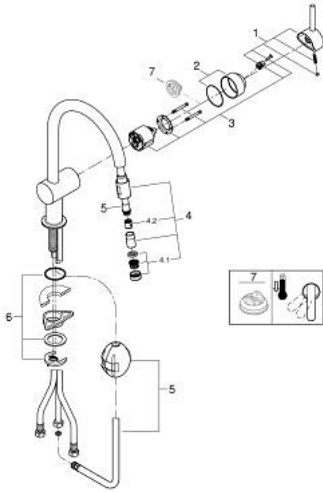

32 918 01D MINTA SINGLE-LEVER SINK MIXER 1/2"

PRODUCT DESCRIPTION

- Colour: chrome
- C-spout
- single hole installation
- GROHE LongLife finish
- GROHE SilkMove 46 mm ceramic cartridge
- Pull-Out spout for greater flexibility
- adjustable flow rate limiter
- swivel tubular spout, swivel area 360°
- integrated non-return valves
- protected against backflow
- flexible connection hoses
- rapid installation system
- maximum flow rate (at 3 bar): 5 l/min
- optional temperature limiter ref. no. 46 308
- min. recommended pressure 1.0 bar

32 918 01D MINTA SINGLE-LEVER SINK MIXER 1/2"

SELECT SPARE PART: , June 2024 – now

- 1: Lever (Spare part-nr. 46015000)
 - 2: Shield (Spare part-nr. 46025000)
 - 3: Cartridge (Spare part-nr. 46048000)
 - 4: Pull-Out spray (Spare part-nr. 46925000)
 - 4.1: Mousseur (Spare part-nr. 13952000)
 - 4.2: Non-return valve (Spare part-nr. 08565000)
 - 5: Hose for sink mixer with pull-out dual spray or mousseur (Spare part-nr. 48293000)
 - 6: Shank mounting kit (Spare part-nr. 46345000)
 - 7: Temperature limiter (Spare part-nr. 46375000)*
- * Optional accessories