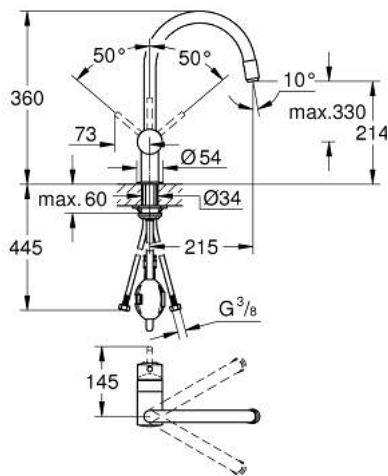

32 918 01D MINTA SINGLE-LEVER SINK MIXER 1/2"

PRODUCT DESCRIPTION

- Colour: chrome
- C-spout
- single hole installation
- GROHE LongLife finish
- GROHE SilkMove 46 mm ceramic cartridge
- Pull-Out spout for greater flexibility
- adjustable flow rate limiter
- swivel tubular spout, swivel area 360°
- integrated non-return valves
- protected against backflow
- flexible connection hoses
- rapid installation system
- maximum flow rate (at 3 bar): 5 l/min
- optional temperature limiter ref. no. 46 308
- min. recommended pressure 1.0 bar

32 918 01D MINTA SINGLE-LEVER SINK MIXER 1/2"

SELECT SPARE PART: , June 2024 – now

- 1: Lever (Spare part-nr. 46015000)
 - 2: Shield (Spare part-nr. 46025000)
 - 3: Cartridge (Spare part-nr. 46048000)
 - 4: Pull-Out spray (Spare part-nr. 46925000)
 - 4.1: Mousseur (Spare part-nr. 13952000)
 - 4.2: Non-return valve (Spare part-nr. 08565000)
 - 5: Hose for sink mixer with pull-out dual spray or mousseur (Spare part-nr. 48293000)
 - 6: Shank mounting kit (Spare part-nr. 46345000)
 - 7: Temperature limiter (Spare part-nr. 46375000)*
- * Optional accessories