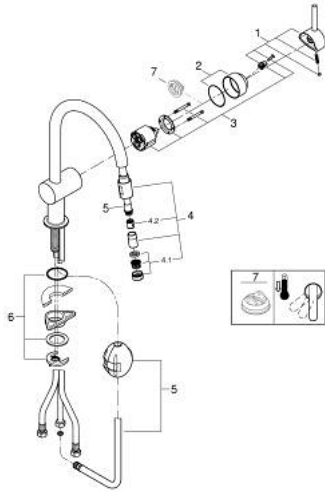

32 918 000 MINTA SINGLE-LEVER SINK MIXER 1/2"

PRODUCT DESCRIPTION

- Colour: chrome
- C-spout
- single hole installation
- GROHE LongLife finish
- GROHE SilkMove 46 mm ceramic cartridge
- Pull-Out spout for greater flexibility
- adjustable flow rate limiter
- swivel tubular spout, swivel area 360°
- integrated non-return valves
- protected against backflow
- flexible connection hoses
- rapid installation system
- maximum flow rate (at 3 bar): 10.5 l/min
- optional temperature limiter ref. no. 46 308
- min. recommended pressure 1.0 bar

32 918 000 MINTA SINGLE-LEVER SINK MIXER 1/2"

SELECT SPARE PART: , June 2024 – now

1: Lever (Spare part-nr. 46015000)

2: Shield (Spare part-nr. 46025000)

3: Cartridge (Spare part-nr. 46048000)

4: Pull-Out spray (Spare part-nr. 46925000)

4.1: Mousseur (Spare part-nr. 13952000)

4.2: Non-return valve (Spare part-nr. 08565000)

5: Hose for sink mixer with pull-out dual spray or mousseur (Spare part-nr. 48293000)

6: Shank mounting kit (Spare part-nr. 46345000)

7: Temperature limiter (Spare part-nr. 46375000)*

* Optional accessories