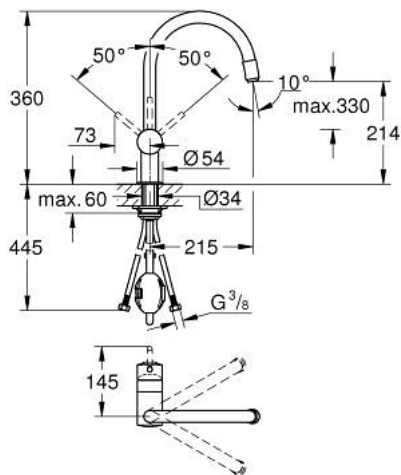

32 918 000 MINTA SINGLE-LEVER SINK MIXER 1/2"

PRODUCT DESCRIPTION

- Colour: chrome
- C-spout
- single hole installation
- GROHE LongLife finish
- GROHE SilkMove 46 mm ceramic cartridge
- Pull-Out spout for greater flexibility
- adjustable flow rate limiter
- swivel tubular spout, swivel area 360°
- integrated non-return valves
- protected against backflow
- flexible connection hoses
- rapid installation system
- maximum flow rate (at 3 bar): 10.5 l/min
- optional temperature limiter ref. no. 46 308
- min. recommended pressure 1.0 bar

32 918 000 MINTA SINGLE-LEVER SINK MIXER 1/2"

SELECT SPARE PART: , June 2024 – now

1: Lever (Spare part-nr. 46015000)

2: Shield (Spare part-nr. 46025000)

3: Cartridge (Spare part-nr. 46048000)

4: Pull-Out spray (Spare part-nr. 46925000)

4.1: Mousseur (Spare part-nr. 13952000)

4.2: Non-return valve (Spare part-nr. 08565000)

5: Hose for sink mixer with pull-out dual spray or mousseur (Spare part-nr. 48293000)

6: Shank mounting kit (Spare part-nr. 46345000)

7: Temperature limiter (Spare part-nr. 46375000)*

* Optional accessories