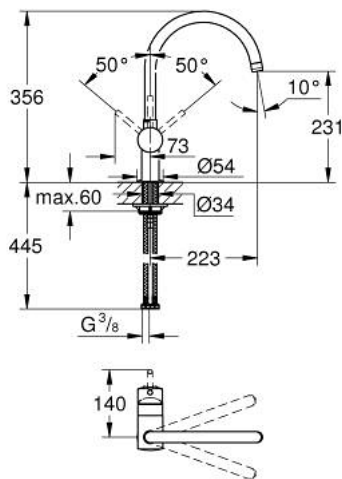

32 917 DC0 MINTA SINGLE-LEVER SINK MIXER 1/2"

PRODUCT DESCRIPTION

- Colour: Supersteel
- C-spout
- single hole installation
- GROHE LongLife finish
- GROHE SilkMove 46 mm ceramic cartridge
- adjustable flow rate limiter
- swivel tubular spout
- selectable swivel area: 0° / 150° / 360°
- flexible connection hoses
- connector set 3/8"
- rapid installation system
- optional temperature limiter ref. no. 46 308
- maximum flow rate (at 3 bar): 11.5 l/min

32 917 DC0 MINTA SINGLE-LEVER SINK MIXER 1/2"

SELECT SPARE PART: , March 2004 – now

- 1: Lever (Spare part-nr. 46015DC0)
 - 2: Shield (Spare part-nr. 46025DC0)
 - 3: Cartridge (Spare part-nr. 46048000)
 - 4: C-spout (Spare part-nr. 13043DC0)
 - 4.1: Sealing washer (Spare part-nr. 0128500M)
 - 4.2: Safety ring (Spare part-nr. 0485300M)
 - 4.3: Mousseur (Spare part-nr. 13928DC0)
 - 5: Shank mounting kit (Spare part-nr. 46249000)
 - 6: Mounting wrench (Spare part-nr. 19017000)*
- * Optional accessories