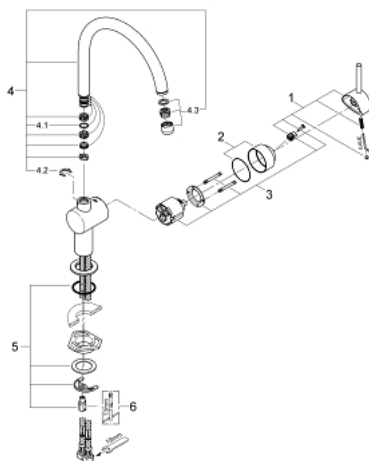

32 917 DC0 MINTA SINGLE-LEVER SINK MIXER 1/2"

PRODUCT DESCRIPTION

- Colour: Supersteel
- C-spout
- single hole installation
- GROHE LongLife finish
- GROHE SilkMove 46 mm ceramic cartridge
- adjustable flow rate limiter
- swivel tubular spout
- selectable swivel area: 0° / 150° / 360°
- flexible connection hoses
- connector set 3/8"
- rapid installation system
- optional temperature limiter ref. no. 46 308
- maximum flow rate (at 3 bar): 11.5 l/min

32 917 DC0 MINTA SINGLE-LEVER SINK MIXER 1/2"

SELECT SPARE PART: , March 2004 – now

- 1: Lever (Spare part-nr. 46015DC0)
 - 2: Shield (Spare part-nr. 46025DC0)
 - 3: Cartridge (Spare part-nr. 46048000)
 - 4: C-spout (Spare part-nr. 13043DC0)
 - 4.1: Sealing washer (Spare part-nr. 0128500M)
 - 4.2: Safety ring (Spare part-nr. 0485300M)
 - 4.3: Mousseur (Spare part-nr. 13928DC0)
 - 5: Shank mounting kit (Spare part-nr. 46249000)
 - 6: Mounting wrench (Spare part-nr. 19017000)*
- * Optional accessories