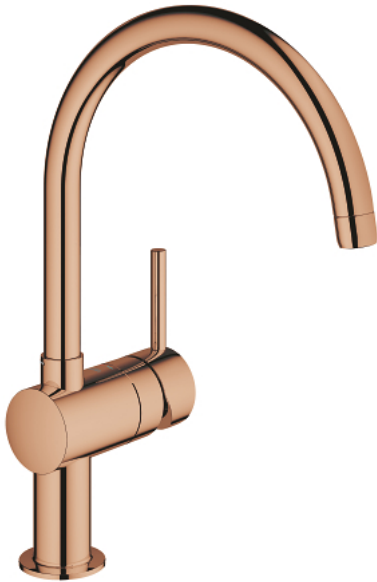

32 917 DA0 MINTA SINGLE-LEVER SINK MIXER 1/2"

PRODUCT DESCRIPTION

- Colour: warm sunset
- C-spout
- single hole installation
- GROHE LongLife finish
- GROHE SilkMove 46 mm ceramic cartridge
- adjustable flow rate limiter
- swivel tubular spout
- selectable swivel area: 0° / 150° / 360°
- flexible connection hoses
- connector set 3/8"
- rapid installation system
- optional temperature limiter ref. no. 46 308