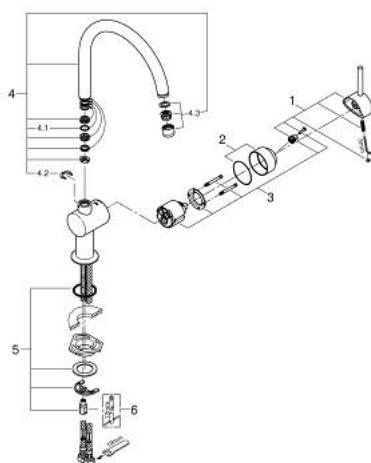

## 32 917 AL0 MINTA SINGLE-LEVER SINK MIXER 1/2"

### PRODUCT DESCRIPTION

- Colour: brushed hard graphite
- C-spout
- single hole installation
- GROHE LongLife finish
- GROHE SilkMove 46 mm ceramic cartridge
- adjustable flow rate limiter
- swivel tubular spout
- selectable swivel area: 0° / 150° / 360°
- flexible connection hoses
- connector set 3/8"
- rapid installation system
- optional temperature limiter ref. no. 46 308
- maximum flow rate (at 3 bar): 11.5 l/min

## 32 917 AL0 MINTA SINGLE-LEVER SINK MIXER 1/2"

**SELECT SPARE PART:** , March 2018 – now

- 1: Lever (Spare part-nr. 46015AL0)
  - 2: Shield (Spare part-nr. 46025AL0)
  - 3: Cartridge (Spare part-nr. 46048000)
  - 4: C-spout (Spare part-nr. 13043AL0)
  - 4.1: Sealing washer (Spare part-nr. 0128500M)
  - 4.2: Safety ring (Spare part-nr. 0485300M)
  - 4.3: Mousseur (Spare part-nr. 13928AL0)
  - 5: Shank mounting kit (Spare part-nr. 46249000)
  - 6: Mounting wrench (Spare part-nr. 19017000)\*
- \* Optional accessories