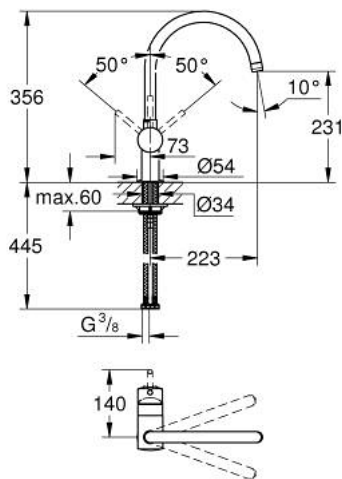

## 32 917 AL0 MINTA SINGLE-LEVER SINK MIXER 1/2"

### PRODUCT DESCRIPTION

- Colour: brushed hard graphite
- C-spout
- single hole installation
- GROHE LongLife finish
- GROHE SilkMove 46 mm ceramic cartridge
- adjustable flow rate limiter
- swivel tubular spout
- selectable swivel area: 0° / 150° / 360°
- flexible connection hoses
- connector set 3/8"
- rapid installation system
- optional temperature limiter ref. no. 46 308
- maximum flow rate (at 3 bar): 11.5 l/min

## 32 917 AL0 MINTA SINGLE-LEVER SINK MIXER 1/2"

**SELECT SPARE PART:** , March 2018 – now

- 1: Lever (Spare part-nr. 46015AL0)
  - 2: Shield (Spare part-nr. 46025AL0)
  - 3: Cartridge (Spare part-nr. 46048000)
  - 4: C-spout (Spare part-nr. 13043AL0)
  - 4.1: Sealing washer (Spare part-nr. 0128500M)
  - 4.2: Safety ring (Spare part-nr. 0485300M)
  - 4.3: Mousseur (Spare part-nr. 13928AL0)
  - 5: Shank mounting kit (Spare part-nr. 46249000)
  - 6: Mounting wrench (Spare part-nr. 19017000)\*
- \* Optional accessories