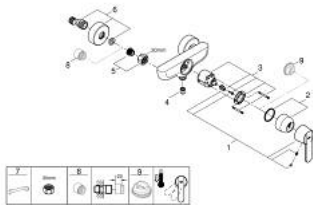

32 888 000 GET SINGLE-LEVER SHOWER MIXER

PRODUCT DESCRIPTION

- Colour: chrome
- wall mounted
- metal lever
- GROHE SilkMove 46 mm ceramic cartridge
- adjustable flow rate limiter
- GROHE LongLife finish
- shower outlet 1/2" with integrated non-return valve
- S-unions
- protected against backflow
- GROHE QuickSpanner included in chrome variant only

32 888 000 GET SINGLE-LEVER SHOWER MIXER

SELECT SPARE PART: , December 2015 – now

- 1: Lever (Spare part-nr. 46708000)
 - 2: Shield (Spare part-nr. 46427000)
 - 3: Cartridge (Spare part-nr. 46048000)
 - 4: Non-return valve (Spare part-nr. 08565000)
 - 5: Screw joint (Spare part-nr. 45044000)
 - 6: S-union (Spare part-nr. 12662000)
 - 7: Special spanner (Spare part-nr. 19377000)*
 - 8: Extension 3/4", 20 mm (Spare part-nr. 0713000M)*
 - 9: Temperature limiter (Spare part-nr. 46308000)*
- * Optional accessories