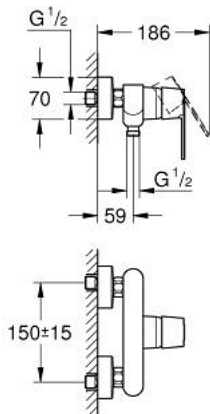

32 888 000 GET SINGLE-LEVER SHOWER MIXER

PRODUCT DESCRIPTION

- Colour: chrome
- wall mounted
- metal lever
- GROHE SilkMove 46 mm ceramic cartridge
- adjustable flow rate limiter
- GROHE LongLife finish
- shower outlet 1/2" with integrated non-return valve
- S-unions
- protected against backflow
- GROHE QuickSpanner included in chrome variant only

32 888 000 GET SINGLE-LEVER SHOWER MIXER

SELECT SPARE PART: , December 2015 – now

- 1: Lever (Spare part-nr. 46708000)
 - 2: Shield (Spare part-nr. 46427000)
 - 3: Cartridge (Spare part-nr. 46048000)
 - 4: Non-return valve (Spare part-nr. 08565000)
 - 5: Screw joint (Spare part-nr. 45044000)
 - 6: S-union (Spare part-nr. 12662000)
 - 7: Special spanner (Spare part-nr. 19377000)*
 - 8: Extension 3/4", 20 mm (Spare part-nr. 0713000M)*
 - 9: Temperature limiter (Spare part-nr. 46308000)*
- * Optional accessories