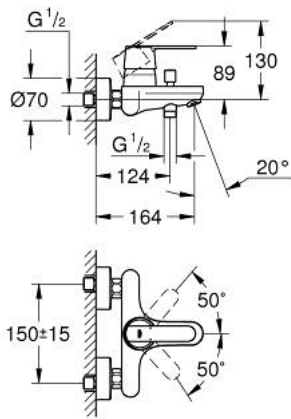

### PRODUCT DESCRIPTION

- Colour: chrome
- wall mounted
- metal lever
- GROHE SilkMove 46 mm ceramic cartridge
- adjustable flow rate limiter
- GROHE LongLife finish
- shower outlet 1/2" with integrated non-return valve
- automatic diverter: bath/shower
- mousseur
- S-unions
- protected against backflow
- GROHE QuickSpanner included in chrome variant only

### SELECT SPARE PART: , January 2016 – now

- 1: Lever (Spare part-nr. 46708000)
- 2: Shield (Spare part-nr. 46427000)
- 3: Cartridge (Spare part-nr. 46048000)
- 4: Diverter knob (Spare part-nr. 64309000)
- 5: Diverter (Spare part-nr. 65655000)
- 6: Non-return valve (Spare part-nr. 08565000)
- 7: Mousseur (Spare part-nr. 13952000)
- 8: S-union (Spare part-nr. 12662000)
- 9: Screw joint (Spare part-nr. 45044000)
- 10: Extension 3/4", 20 mm (Spare part-nr. 0713000M)\*
- 11: Temperature limiter (Spare part-nr. 46308000)\*
- 12: Special spanner (Spare part-nr. 19377000)\*