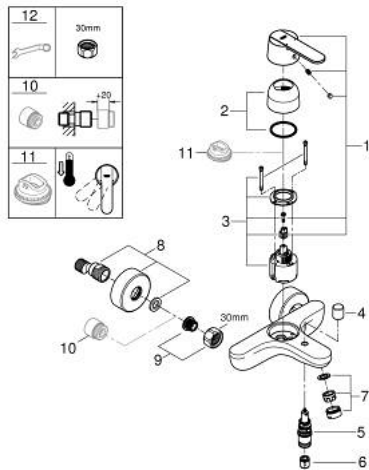

## 32 887 000 GET SINGLE-LEVER BATH/SHOWER MIXER

### PRODUCT DESCRIPTION

- Colour: chrome
- wall mounted
- metal lever
- GROHE SilkMove 46 mm ceramic cartridge
- adjustable flow rate limiter
- GROHE LongLife finish
- shower outlet 1/2" with integrated non-return valve
- automatic diverter: bath/shower
- mousseur
- S-unions
- protected against backflow
- GROHE QuickSpanner included in chrome variant only

### SELECT SPARE PART: , January 2016 – now

- 1: Lever (Spare part-nr. 46708000)
- 2: Shield (Spare part-nr. 46427000)
- 3: Cartridge (Spare part-nr. 46048000)
- 4: Diverter knob (Spare part-nr. 64309000)
- 5: Diverter (Spare part-nr. 65655000)
- 6: Non-return valve (Spare part-nr. 08565000)
- 7: Mousseur (Spare part-nr. 13952000)
- 8: S-union (Spare part-nr. 12662000)
- 9: Screw joint (Spare part-nr. 45044000)
- 10: Extension 3/4", 20 mm (Spare part-nr. 0713000M)\*
- 11: Temperature limiter (Spare part-nr. 46308000)\*
- 12: Special spanner (Spare part-nr. 19377000)\*