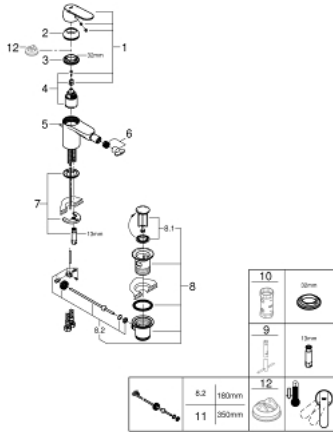

32 885 000 **GET SINGLE-LEVER BIDET MIXER**
S-SIZE

PRODUCT DESCRIPTION

- Colour: chrome
- single hole installation
- metal lever
- GROHE SilkMove 35 mm ceramic cartridge
- adjustable flow rate limiter
- with temperature limiter
- GROHE LongLife finish
- GROHE EcoJoy - less water, perfect flow
- maximum flow rate (at 3 bar): 5 l/min
- ball-joint mousseur
- pop-up waste set 1 1/4"
- flexible connection hoses
- GROHE QuickTool included

32 885 000 **GET SINGLE-LEVER BIDET MIXER
S-SIZE**

SELECT SPARE PART: , April 2014 – now

- 1: Lever (Spare part-nr. 46681000)
- 2: Shield (Spare part-nr. 46492000)
- 3: Screw coupling (Spare part-nr. 46460000)
- 4: Cartridge (Spare part-nr. 46374000)
- 5: Pop-up rod (Spare part-nr. 46739000)
- 6: Mousseur (Spare part-nr. 13998000)
- 7: Shank mounting kit (Spare part-nr. 46671000)
- 8: Pop-up waste set 1 1/4" (Spare part-nr. 28910000)
- 8.1: Plug (Spare part-nr. 07182000)
- 8.2: Eccentric rod (Spare part-nr. 07052000)
- 9: Mounting wrench (Spare part-nr. 19017000)*
- 10: Socket spanner (Spare part-nr. 19332000)*
- 11: Eccentric rod (Spare part-nr. 07341000)*
- 12: Temperature limiter (Spare part-nr. 46375000)*