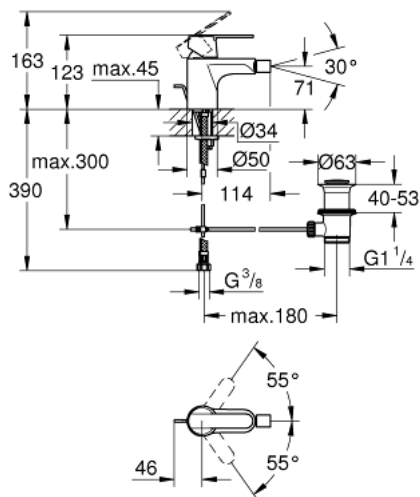

32 885 000 **GET SINGLE-LEVER BIDET MIXER**
S-SIZE

PRODUCT DESCRIPTION

- Colour: chrome
- single hole installation
- metal lever
- GROHE SilkMove 35 mm ceramic cartridge
- adjustable flow rate limiter
- with temperature limiter
- GROHE LongLife finish
- GROHE EcoJoy - less water, perfect flow
- maximum flow rate (at 3 bar): 5 l/min
- ball-joint mousseur
- pop-up waste set 1 1/4"
- flexible connection hoses
- GROHE QuickTool included

32 885 000 **GET SINGLE-LEVER BIDET MIXER
S-SIZE**

SELECT SPARE PART: , April 2014 – now

- 1: Lever (Spare part-nr. 46681000)
- 2: Shield (Spare part-nr. 46492000)
- 3: Screw coupling (Spare part-nr. 46460000)
- 4: Cartridge (Spare part-nr. 46374000)
- 5: Pop-up rod (Spare part-nr. 46739000)
- 6: Mousseur (Spare part-nr. 13998000)
- 7: Shank mounting kit (Spare part-nr. 46671000)
- 8: Pop-up waste set 1 1/4" (Spare part-nr. 28910000)
- 8.1: Plug (Spare part-nr. 07182000)
- 8.2: Eccentric rod (Spare part-nr. 07052000)
- 9: Mounting wrench (Spare part-nr. 19017000)*
- 10: Socket spanner (Spare part-nr. 19332000)*
- 11: Eccentric rod (Spare part-nr. 07341000)*
- 12: Temperature limiter (Spare part-nr. 46375000)*