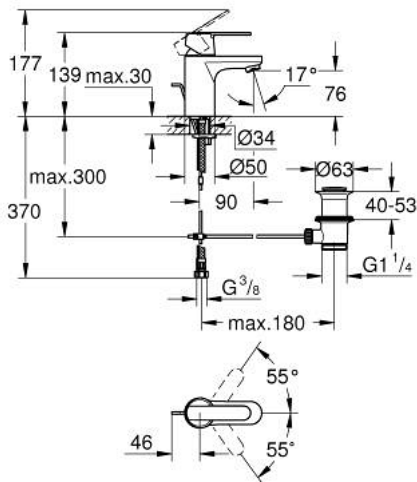

## 32 883 000 GET SINGLE-LEVER BASIN MIXER S-SIZE

### PRODUCT DESCRIPTION

- Colour: chrome
- single hole installation
- metal lever
- GROHE SilkMove 35 mm ceramic cartridge
- adjustable flow rate limiter
- GROHE LongLife finish
- GROHE EcoJoy - less water, perfect flow
- maximum flow rate (at 3 bar): 5 l/min
- pop-up waste set 1 1/4"
- flexible connection hoses
- GROHE QuickTool included

### SELECT SPARE PART: , June 2016 – now

- 1: Lever (Spare part-nr. 46681000)
  - 2: Shield (Spare part-nr. 46492000)
  - 3: Screw coupling (Spare part-nr. 46460000)
  - 4: Cartridge (Spare part-nr. 46374000)
  - 5: Pop-up rod (Spare part-nr. 46739000)
  - 6: Shank mounting kit (Spare part-nr. 46671000)
  - 7: Mousseur (Spare part-nr. 48159000)
  - 8: Pop-up waste set 1 1/4" (Spare part-nr. 28910000)
  - 8.1: Plug (Spare part-nr. 07182000)
  - 8.2: Eccentric rod (Spare part-nr. 07052000)
  - 9: Mounting wrench (Spare part-nr. 19017000)\*
  - 10: Socket spanner (Spare part-nr. 19332000)\*
  - 11: Temperature limiter (Spare part-nr. 46375000)\*
  - 12: Eccentric rod (Spare part-nr. 07341000)\*
- \* Optional accessories