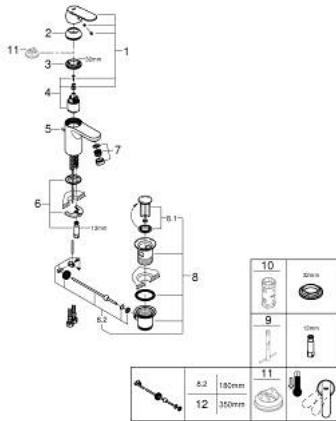

## 32 883 000 GET SINGLE-LEVER BASIN MIXER S-SIZE

### PRODUCT DESCRIPTION

- Colour: chrome
- single hole installation
- metal lever
- GROHE SilkMove 35 mm ceramic cartridge
- adjustable flow rate limiter
- GROHE LongLife finish
- GROHE EcoJoy - less water, perfect flow
- maximum flow rate (at 3 bar): 5 l/min
- pop-up waste set 1 1/4"
- flexible connection hoses
- GROHE QuickTool included

### SELECT SPARE PART: , June 2016 – now

- 1: Lever (Spare part-nr. 46681000)
  - 2: Shield (Spare part-nr. 46492000)
  - 3: Screw coupling (Spare part-nr. 46460000)
  - 4: Cartridge (Spare part-nr. 46374000)
  - 5: Pop-up rod (Spare part-nr. 46739000)
  - 6: Shank mounting kit (Spare part-nr. 46671000)
  - 7: Mousseur (Spare part-nr. 48159000)
  - 8: Pop-up waste set 1 1/4" (Spare part-nr. 28910000)
  - 8.1: Plug (Spare part-nr. 07182000)
  - 8.2: Eccentric rod (Spare part-nr. 07052000)
  - 9: Mounting wrench (Spare part-nr. 19017000)\*
  - 10: Socket spanner (Spare part-nr. 19332000)\*
  - 11: Temperature limiter (Spare part-nr. 46375000)\*
  - 12: Eccentric rod (Spare part-nr. 07341000)\*
- \* Optional accessories