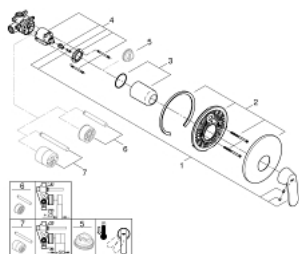

32 880 000 EUROSMART COSMOPOLITAN SINGLE-LEVER SHOWER MIXER

PRODUCT DESCRIPTION

- Colour: chrome
- wall installation
- GROHE SilkMove 46 mm ceramic cartridge
- GROHE LongLife finish
- consisting of:
- set for final installation
- rough-in set for wall mounted shower mixer
- adjustable flow rate limiter
- adjustable minimum flow rate approx. 2.5 l/min
- metal lever
- escutcheon- and shaft-sealing
- metal escutcheon
- screwed
- optional temperature limiter

32 880 000 EUROSMART COSMOPOLITAN SINGLE-LEVER SHOWER MIXER

SELECT SPARE PART: , December 2015 – now

- 1: Lever (Spare part-nr. 46682000)
- 2: Escutcheon (Spare part-nr. 46904000)
- 3: Shield (Spare part-nr. 02693000)
- 4: Cartridge (Spare part-nr. 46048000)
- 5: Temperature limiter (Spare part-nr. 46308000)*
- 6: Extension set (Spare part-nr. 46191000)*
- 7: Extension set (Spare part-nr. 46343000)*