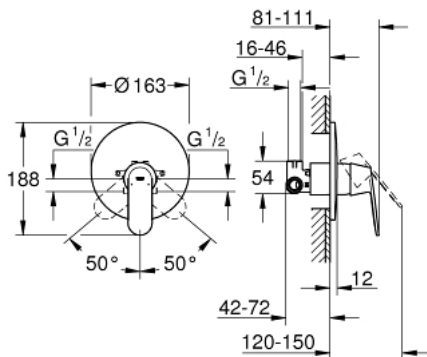

32 880 000 EUROSMART COSMOPOLITAN SINGLE-LEVER SHOWER MIXER

PRODUCT DESCRIPTION

- Colour: chrome
- wall installation
- GROHE SilkMove 46 mm ceramic cartridge
- GROHE LongLife finish
- consisting of:
- set for final installation
- rough-in set for wall mounted shower mixer
- adjustable flow rate limiter
- adjustable minimum flow rate approx. 2.5 l/min
- metal lever
- escutcheon- and shaft-sealing
- metal escutcheon
- screwed
- optional temperature limiter

32 880 000 EUROSMART COSMOPOLITAN SINGLE-LEVER SHOWER MIXER

SELECT SPARE PART: , December 2015 – now

- 1: Lever (Spare part-nr. 46682000)
- 2: Escutcheon (Spare part-nr. 46904000)
- 3: Shield (Spare part-nr. 02693000)
- 4: Cartridge (Spare part-nr. 46048000)
- 5: Temperature limiter (Spare part-nr. 46308000)*
- 6: Extension set (Spare part-nr. 46191000)*
- 7: Extension set (Spare part-nr. 46343000)*