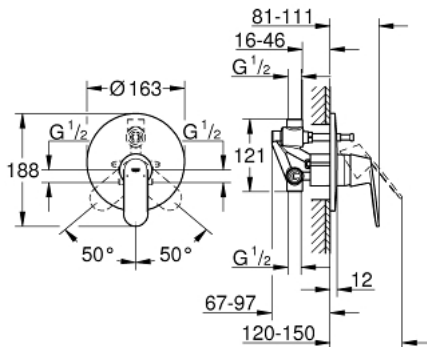

32 879 000 EUROSMART COSMOPOLITAN SINGLE-LEVER BATH/SHOWER MIXER

PRODUCT DESCRIPTION

- Colour: chrome
- wall installation
- GROHE SilkMove 46 mm ceramic cartridge
- GROHE LongLife finish
- consisting of:
- set for final installation
- rough-in set for wall mounted bath mixer
- adjustable flow rate limiter
- adjustable minimum flow rate approx. 2.5 l/min
- automatic diverter: bath/shower
- metal lever
- metal wall escutcheon
- screwed
- optional temperature limiter ref. no. 46 308

32 879 000 EUROSMART COSMOPOLITAN SINGLE-LEVER BATH/SHOWER MIXER

SELECT SPARE PART: , December 2015 – now

- 1: Lever (Spare part-nr. 46682000)
- 2: Escutcheon (Spare part-nr. 46905000)
- 3: Shield (Spare part-nr. 02693000)
- 4: Cartridge (Spare part-nr. 46048000)
- 5: Diverter (Spare part-nr. 46737000)
- 6: Temperature limiter (Spare part-nr. 46308000)*
- 7: Extension set (Spare part-nr. 46191000)*
- 8: Extension set (Spare part-nr. 46343000)*