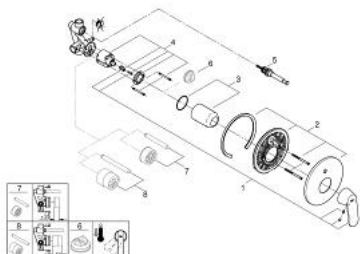

32 879 000 EUROSMART COSMOPOLITAN SINGLE-LEVER BATH/SHOWER MIXER

PRODUCT DESCRIPTION

- Colour: chrome
- wall installation
- GROHE SilkMove 46 mm ceramic cartridge
- GROHE LongLife finish
- consisting of:
- set for final installation
- rough-in set for wall mounted bath mixer
- adjustable flow rate limiter
- adjustable minimum flow rate approx. 2.5 l/min
- automatic diverter: bath/shower
- metal lever
- metal wall escutcheon
- screwed
- optional temperature limiter ref. no. 46 308

32 879 000 EUROSMART COSMOPOLITAN SINGLE-LEVER BATH/SHOWER MIXER

SELECT SPARE PART: , December 2015 – now

- 1: Lever (Spare part-nr. 46682000)
- 2: Escutcheon (Spare part-nr. 46905000)
- 3: Shield (Spare part-nr. 02693000)
- 4: Cartridge (Spare part-nr. 46048000)
- 5: Diverter (Spare part-nr. 46737000)
- 6: Temperature limiter (Spare part-nr. 46308000)*
- 7: Extension set (Spare part-nr. 46191000)*
- 8: Extension set (Spare part-nr. 46343000)*