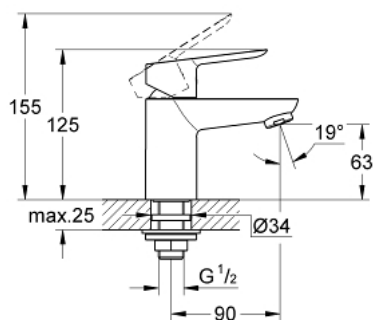

32 861 000 BAUEDGE PILLAR TAP

PRODUCT DESCRIPTION

- Colour: chrome
- single hole installation
- metal lever
- GROHE SmoothControl 28 mm ceramic cartridge
- mousseur
- GROHE LongLife finish
- fixation nut

32 861 000 BAUEDGE PILLAR TAP

SELECT SPARE PART: , September 2009 – now

1: Lever (Spare part-nr. 46697000)

2: Cartridge (Spare part-nr. 46580000)

3: Mousseur (Spare part-nr. 13952000)

4: Shank mounting kit (Spare part-nr. 45004000)