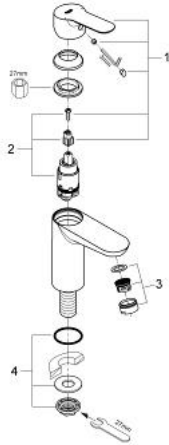

32 861 000 BAUEDGE PILLAR TAP

PRODUCT DESCRIPTION

- Colour: chrome
- single hole installation
- metal lever
- GROHE SmoothControl 28 mm ceramic cartridge
- mousseur
- GROHE LongLife finish
- fixation nut

32 861 000 BAUEDGE PILLAR TAP

SELECT SPARE PART: , September 2009 – now

1: Lever (Spare part-nr. 46697000)

2: Cartridge (Spare part-nr. 46580000)

3: Mousseur (Spare part-nr. 13952000)

4: Shank mounting kit (Spare part-nr. 45004000)