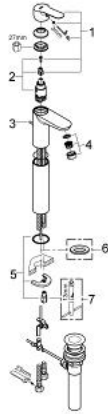

32 860 000 **BAUEDGE SINGLE-LEVER BASIN MIXER 1/2"**  
**XL-SIZE**

**PRODUCT DESCRIPTION**

- Colour: chrome
- for free-standing basins
- metal lever
- GROHE SmoothControl 28 mm ceramic cartridge
- GROHE LongLife finish
- mousseur
- pop-up waste set 1"
- flexible connection hoses
- rapid installation system

32 860 000 **BAUEDGE SINGLE-LEVER BASIN MIXER 1/2"**  
**XL-SIZE**

**SELECT SPARE PART:** , September 2009 – now

- 1: Lever (Spare part-nr. 46697000)
- 2: Cartridge (Spare part-nr. 46580000)
- 3: Pop-up rod (Spare part-nr. 10769000)
- 4: Mousseur (Spare part-nr. 13952000)
- 5: Shank mounting kit (Spare part-nr. 46249000)
- 6: Base plate (Spare part-nr. 48052000)\*
- 7: Mounting wrench (Spare part-nr. 19017000)\*

\* Optional accessories