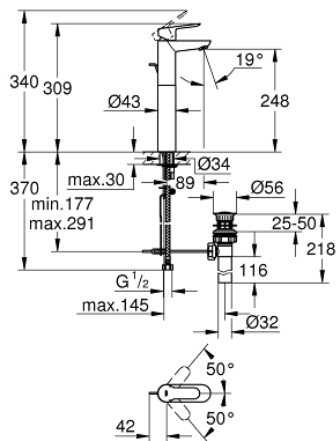

32 860 000 **BAUEDGE SINGLE-LEVER BASIN MIXER 1/2"**  
**XL-SIZE**

**PRODUCT DESCRIPTION**

- Colour: chrome
- for free-standing basins
- metal lever
- GROHE SmoothControl 28 mm ceramic cartridge
- GROHE LongLife finish
- mousseur
- pop-up waste set 1"
- flexible connection hoses
- rapid installation system

32 860 000 **BAUEDGE SINGLE-LEVER BASIN MIXER 1/2"**  
**XL-SIZE**

**SELECT SPARE PART:** , September 2009 – now

- 1: Lever (Spare part-nr. 46697000)
- 2: Cartridge (Spare part-nr. 46580000)
- 3: Pop-up rod (Spare part-nr. 10769000)
- 4: Mousseur (Spare part-nr. 13952000)
- 5: Shank mounting kit (Spare part-nr. 46249000)
- 6: Base plate (Spare part-nr. 48052000)\*
- 7: Mounting wrench (Spare part-nr. 19017000)\*