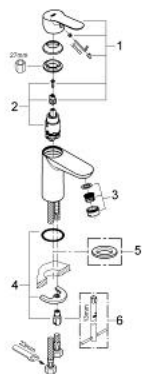

32 858 000 **BAUEDGE SINGLE-LEVER BASIN MIXER**
S-SIZE

PRODUCT DESCRIPTION

- Colour: chrome
- single hole installation
- metal lever
- GROHE SmoothControl 28 mm ceramic cartridge
- GROHE LongLife finish
- mousseur
- smooth body
- flexible connection hoses
- rapid installation system

32 858 000 BAUEDGE SINGLE-LEVER BASIN MIXER S-SIZE

SELECT SPARE PART: , September 2009 – now

- 1: Lever (Spare part-nr. 46697000)
- 2: Cartridge (Spare part-nr. 46580000)
- 3: Mousseur (Spare part-nr. 13952000)
- 4: Shank mounting kit (Spare part-nr. 46249000)
- 5: Base plate (Spare part-nr. 48052000)*
- 6: Mounting wrench (Spare part-nr. 19017000)*