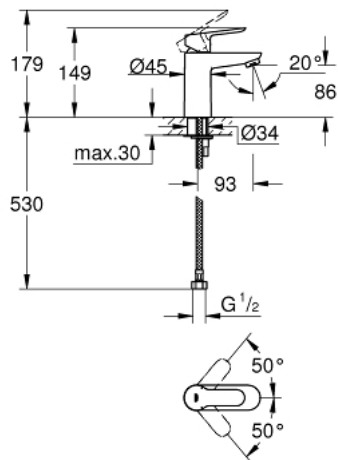

32 858 000 **BAUEDGE SINGLE-LEVER BASIN MIXER**
S-SIZE

PRODUCT DESCRIPTION

- Colour: chrome
- single hole installation
- metal lever
- GROHE SmoothControl 28 mm ceramic cartridge
- GROHE LongLife finish
- mousseur
- smooth body
- flexible connection hoses
- rapid installation system

32 858 000 BAUEDGE SINGLE-LEVER BASIN MIXER S-SIZE

SELECT SPARE PART: , September 2009 – now

- 1: Lever (Spare part-nr. 46697000)
- 2: Cartridge (Spare part-nr. 46580000)
- 3: Mousseur (Spare part-nr. 13952000)
- 4: Shank mounting kit (Spare part-nr. 46249000)
- 5: Base plate (Spare part-nr. 48052000)*
- 6: Mounting wrench (Spare part-nr. 19017000)*