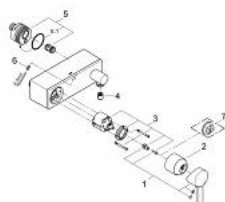

## 32 846 000 ALLURE SINGLE-LEVER SHOWER MIXER

### PRODUCT DESCRIPTION

- Colour: chrome
- wall mounted
- GROHE SilkMove 46 mm ceramic cartridge
- GROHE LongLife finish
- GROHE FastFixation installation system
- adjustable flow rate limiter
- shower front outlet 1/2" with integrated non return-valve
- flat wall installation with covered unions
- protected against backflow
- min. recommended pressure 1.0 bar

## 32 846 000 ALLURE SINGLE-LEVER SHOWER MIXER

**SELECT SPARE PART:** , December 2009 – now

- 1: Lever (Spare part-nr. 46609000)
- 2: Shield (Spare part-nr. 46584000)
- 3: Cartridge (Spare part-nr. 46048000)
- 4: Non-return valve (Spare part-nr. 08565000)
- 5: Union (Spare part-nr. 12088000)
- 5.1: Seal dia. 45x3 mm (Spare part-nr. 0044400M)
- 6: Fixing set (Spare part-nr. 46381V00)
- 7: Temperature limiter (Spare part-nr. 46375000)\*