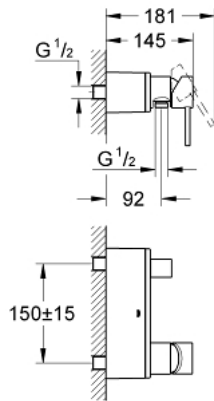

## 32 846 000 ALLURE SINGLE-LEVER SHOWER MIXER

### PRODUCT DESCRIPTION

- Colour: chrome
- wall mounted
- GROHE SilkMove 46 mm ceramic cartridge
- GROHE LongLife finish
- GROHE FastFixation installation system
- adjustable flow rate limiter
- shower front outlet 1/2" with integrated non return-valve
- flat wall installation with covered unions
- protected against backflow
- min. recommended pressure 1.0 bar

## 32 846 000 ALLURE SINGLE-LEVER SHOWER MIXER

**SELECT SPARE PART:** , December 2009 – now

- 1: Lever (Spare part-nr. 46609000)
- 2: Shield (Spare part-nr. 46584000)
- 3: Cartridge (Spare part-nr. 46048000)
- 4: Non-return valve (Spare part-nr. 08565000)
- 5: Union (Spare part-nr. 12088000)
- 5.1: Seal dia. 45x3 mm (Spare part-nr. 0044400M)
- 6: Fixing set (Spare part-nr. 46381V00)
- 7: Temperature limiter (Spare part-nr. 46375000)\*