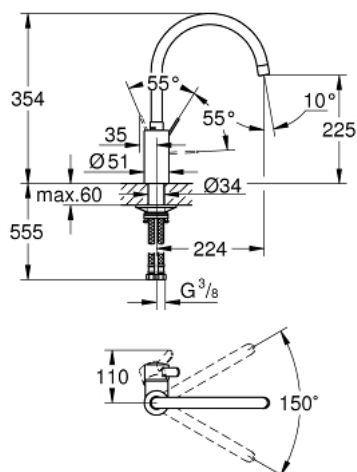

## 32 843 DC2 EUROSMART COSMOPOLITAN SINGLE-LEVER SINK MIXER 1/2"

### PRODUCT DESCRIPTION

- Colour: Supersteel
- high spout
- single hole installation
- GROHE LongLife finish
- GROHE SilkMove 35 mm ceramic cartridge
- Protected Water Ways no contact of water with lead or nickel inside the tap
- mousseur
- adjustable flow rate limiter
- swivel tubular spout, swivel area 150°
- flexible connection hoses
- metal fixation set
- maximum flow rate (at 3 bar): 10 l/min

## 32 843 DC2 EUROSART COSMOPOLITAN SINGLE-LEVER SINK MIXER 1/2"

**SELECT SPARE PART:** , April 2020 – now

- 1: Lever (Spare part-nr. 46683DC0)
  - 2: Mousseur (Spare part-nr. 48418DC0)
  - 3: Cartridge (Spare part-nr. 46374000)
  - 4: Mounting set (Spare part-nr. 48477000)
  - 5: Socket spanner (Spare part-nr. 19332000)\*
- \* Optional accessories