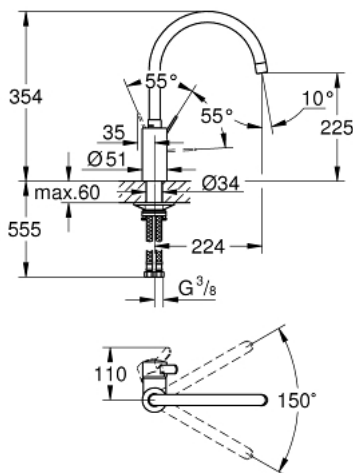

32 843 002 EUROSMART COSMOPOLITAN SINGLE-LEVER SINK MIXER 1/2"

PRODUCT DESCRIPTION

- Colour: chrome
- high spout
- single hole installation
- GROHE LongLife finish
- GROHE SilkMove 35 mm ceramic cartridge
- Protected Water Ways no contact of water with lead or nickel inside the tap
- mousseur
- adjustable flow rate limiter
- swivel tubular spout, swivel area 150°
- flexible connection hoses
- metal fixation set
- maximum flow rate (at 3 bar): 10 l/min

32 843 002 EUROSMART COSMOPOLITAN SINGLE-LEVER SINK MIXER 1/2"

SELECT SPARE PART: , April 2020 – now

- 1: Lever (Spare part-nr. 46683000)
 - 2: Mousseur (Spare part-nr. 48418000)
 - 3: Cartridge (Spare part-nr. 46374000)
 - 4: Mounting set (Spare part-nr. 48477000)
 - 5: Socket spanner (Spare part-nr. 19332000)*
- * Optional accessories