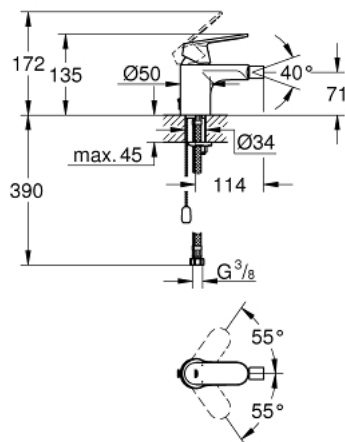

32 840 000 **EUROSMART COSMOPOLITAN SINGLE-LEVER BIDET MIXER**
S-SIZE

PRODUCT DESCRIPTION

- Colour: chrome
- single hole installation
- metal lever
- GROHE SilkMove 35 mm ceramic cartridge
- adjustable flow rate limiter
- adjustable minimum flow rate approx. 2.5 l/min
- GROHE LongLife finish
- GROHE EcoJoy - less water, perfect flow
- maximum flow rate (at 3 bar): 5 l/min
- GROHE FastFixation installation system with centering support
- ball-joint mousseur
- retractable chain
- flexible connection hoses
- optional temperature limiter ref. no. 46 375 000
- acoustic group I in accordance with DIN 4109

32 840 000 **EUROSMART COSMOPOLITAN SINGLE-LEVER BIDET MIXER
S-SIZE**

SELECT SPARE PART: , August 2009 – now

- 1: Lever (Spare part-nr. 46681000)
- 2: Shield (Spare part-nr. 46492000)
- 3: Screw coupling (Spare part-nr. 46460000)
- 4: Cartridge (Spare part-nr. 46374000)
- 5: Mousseur (Spare part-nr. 13998000)
- 6: Chain support (Spare part-nr. 06815000)
- 7: Shank mounting kit (Spare part-nr. 46671000)
- 8: Temperature limiter (Spare part-nr. 46375000)*
- 9: Socket spanner (Spare part-nr. 19332000)*
- 10: Mounting wrench (Spare part-nr. 19017000)*