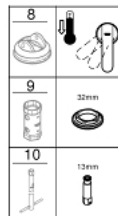

32 840 000 **EUROSMART COSMOPOLITAN SINGLE-LEVER BIDET MIXER**
S-SIZE

PRODUCT DESCRIPTION

- Colour: chrome
- single hole installation
- metal lever
- GROHE SilkMove 35 mm ceramic cartridge
- adjustable flow rate limiter
- adjustable minimum flow rate approx. 2.5 l/min
- GROHE LongLife finish
- GROHE EcoJoy - less water, perfect flow
- maximum flow rate (at 3 bar): 5 l/min
- GROHE FastFixation installation system with centering support
- ball-joint mousseur
- retractable chain
- flexible connection hoses
- optional temperature limiter ref. no. 46 375 000
- acoustic group I in accordance with DIN 4109

32 840 000 **EUROSMART COSMOPOLITAN SINGLE-LEVER BIDET MIXER
S-SIZE**

SELECT SPARE PART: , August 2009 – now

- 1: Lever (Spare part-nr. 46681000)
- 2: Shield (Spare part-nr. 46492000)
- 3: Screw coupling (Spare part-nr. 46460000)
- 4: Cartridge (Spare part-nr. 46374000)
- 5: Mousseur (Spare part-nr. 13998000)
- 6: Chain support (Spare part-nr. 06815000)
- 7: Shank mounting kit (Spare part-nr. 46671000)
- 8: Temperature limiter (Spare part-nr. 46375000)*
- 9: Socket spanner (Spare part-nr. 19332000)*
- 10: Mounting wrench (Spare part-nr. 19017000)*