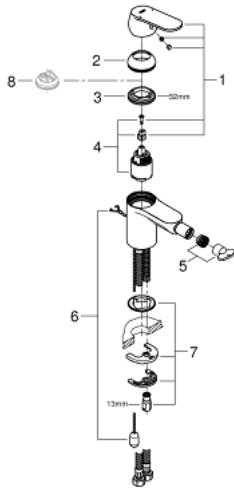

32 840 000 **EUROSMART COSMOPOLITAN SINGLE-LEVER BIDET MIXER**
S-SIZE

PRODUCT DESCRIPTION

- Colour: chrome
- single hole installation
- metal lever
- GROHE SilkMove 35 mm ceramic cartridge
- adjustable flow rate limiter
- adjustable minimum flow rate approx. 2.5 l/min
- GROHE LongLife finish
- GROHE EcoJoy - less water, perfect flow
- maximum flow rate (at 3 bar): 5 l/min
- GROHE FastFixation installation system with centering support
- ball-joint mousseur
- retractable chain
- flexible connection hoses
- optional temperature limiter ref. no. 46 375 000
- acoustic group I in accordance with DIN 4109

32 840 000 **EUROSMART COSMOPOLITAN SINGLE-LEVER BIDET MIXER
S-SIZE**

SELECT SPARE PART: , August 2009 – now

- 1: Lever (Spare part-nr. 46681000)
- 2: Shield (Spare part-nr. 46492000)
- 3: Screw coupling (Spare part-nr. 46460000)
- 4: Cartridge (Spare part-nr. 46374000)
- 5: Mousseur (Spare part-nr. 13998000)
- 6: Chain support (Spare part-nr. 06815000)
- 7: Shank mounting kit (Spare part-nr. 46671000)
- 8: Temperature limiter (Spare part-nr. 46375000)*
- 9: Socket spanner (Spare part-nr. 19332000)*
- 10: Mounting wrench (Spare part-nr. 19017000)*