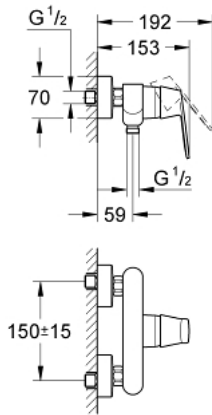

32 837 000 EUROSMART COSMOPOLITAN SINGLE-LEVER SHOWER MIXER

PRODUCT DESCRIPTION

- Colour: chrome
- wall mounted
- metal lever
- GROHE SilkMove 46 mm ceramic cartridge
- GROHE LongLife finish
- adjustable flow rate limiter
- adjustable minimum flow rate approx. 2.5 l/min
- shower bottom outlet 1/2" with integrated non return-valve
- S-unions
- optional temperature limiter ref. no. 46 308
- protected against backflow
- acoustic group I in accordance with DIN 4109

32 837 000 EUROSMART COSMOPOLITAN SINGLE-LEVER SHOWER MIXER

SELECT SPARE PART: , August 2009 – now

- 1: Lever (Spare part-nr. 46682000)
- 2: Shield (Spare part-nr. 46427000)
- 3: Cartridge (Spare part-nr. 46048000)
- 4: Screw joint (Spare part-nr. 45044000)
- 5: S-union (Spare part-nr. 12662000)
- 6: Non-return valve (Spare part-nr. 08565000)
- 7: Temperature limiter (Spare part-nr. 46308000)*
- 8: Extension 3/4", 20 mm (Spare part-nr. 0713000M)*
- 9: Plastic tray (Spare part-nr. 18349000)*