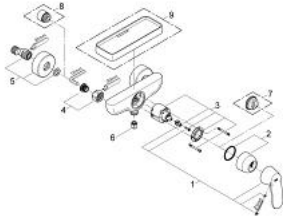

32 837 000 EUROSMART COSMOPOLITAN SINGLE-LEVER SHOWER MIXER

PRODUCT DESCRIPTION

- Colour: chrome
- wall mounted
- metal lever
- GROHE SilkMove 46 mm ceramic cartridge
- GROHE LongLife finish
- adjustable flow rate limiter
- adjustable minimum flow rate approx. 2.5 l/min
- shower bottom outlet 1/2" with integrated non return-valve
- S-unions
- optional temperature limiter ref. no. 46 308
- protected against backflow
- acoustic group I in accordance with DIN 4109

32 837 000 EUROSMART COSMOPOLITAN SINGLE-LEVER SHOWER MIXER

SELECT SPARE PART: , August 2009 – now

- 1: Lever (Spare part-nr. 46682000)
- 2: Shield (Spare part-nr. 46427000)
- 3: Cartridge (Spare part-nr. 46048000)
- 4: Screw joint (Spare part-nr. 45044000)
- 5: S-union (Spare part-nr. 12662000)
- 6: Non-return valve (Spare part-nr. 08565000)
- 7: Temperature limiter (Spare part-nr. 46308000)*
- 8: Extension 3/4", 20 mm (Spare part-nr. 0713000M)*
- 9: Plastic tray (Spare part-nr. 18349000)*