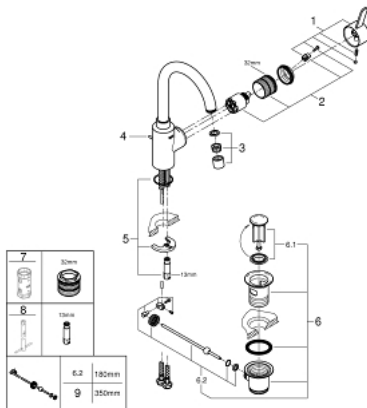

## 32 830 001 EUROSMART COSMOPOLITAN SINGLE-LEVER BASIN MIXER 1/2" L-SIZE

### PRODUCT DESCRIPTION

- Colour: chrome
- single hole installation
- metal lever
- covered lever fixing
- GROHE SilkMove 35 mm ceramic cartridge
- adjustable flow rate limiter
- GROHE LongLife finish
- Protected Water Ways no contact of water with lead or nickel inside the tap
- GROHE FastFixation installation system
- mousseur
- swivel tubular spout with stop limiter
- pop-up waste set 1 1/4"
- flexible connection hoses
- optional temperature limiter ref. no. 46 375 000

32 830 001 **EUROSMART COSMOPOLITAN SINGLE-LEVER BASIN MIXER 1/2"**  
**L-SIZE**

**SELECT SPARE PART:** , August 2017 – now

- 1: Lever (Spare part-nr. 46683000)
- 2: Cartridge (Spare part-nr. 46374000)
- 3: Mousseur (Spare part-nr. 48418000)
- 4: Pop-up rod (Spare part-nr. 46739000)
- 5: Shank mounting kit (Spare part-nr. 46671000)
- 6: Pop-up waste set 1 1/4" (Spare part-nr. 28910000)
- 6.1: Plug (Spare part-nr. 07182000)
- 6.2: Eccentric rod (Spare part-nr. 07052000)
- 7: Socket spanner (Spare part-nr. 19332000)\*
- 8: Mounting wrench (Spare part-nr. 19017000)\*
- 9: Eccentric rod (Spare part-nr. 07341000)\*