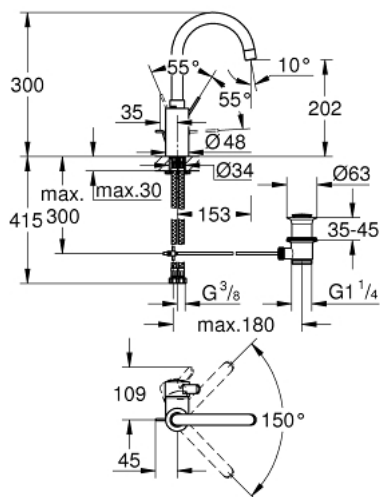

## 32 830 001 EUROSMART COSMOPOLITAN SINGLE-LEVER BASIN MIXER 1/2" L-SIZE

### PRODUCT DESCRIPTION

- Colour: chrome
- single hole installation
- metal lever
- covered lever fixing
- GROHE SilkMove 35 mm ceramic cartridge
- adjustable flow rate limiter
- GROHE LongLife finish
- Protected Water Ways no contact of water with lead or nickel inside the tap
- GROHE FastFixation installation system
- mousseur
- swivel tubular spout with stop limiter
- pop-up waste set 1 1/4"
- flexible connection hoses
- optional temperature limiter ref. no. 46 375 000

32 830 001 **EUROSMART COSMOPOLITAN SINGLE-LEVER BASIN MIXER 1/2"**  
**L-SIZE**

**SELECT SPARE PART:** , August 2017 – now

- 1: Lever (Spare part-nr. 46683000)
- 2: Cartridge (Spare part-nr. 46374000)
- 3: Mousseur (Spare part-nr. 48418000)
- 4: Pop-up rod (Spare part-nr. 46739000)
- 5: Shank mounting kit (Spare part-nr. 46671000)
- 6: Pop-up waste set 1 1/4" (Spare part-nr. 28910000)
- 6.1: Plug (Spare part-nr. 07182000)
- 6.2: Eccentric rod (Spare part-nr. 07052000)
- 7: Socket spanner (Spare part-nr. 19332000)\*
- 8: Mounting wrench (Spare part-nr. 19017000)\*
- 9: Eccentric rod (Spare part-nr. 07341000)\*