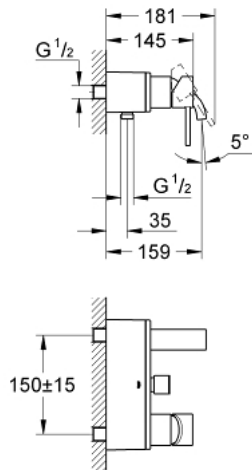

## 32 826 000 ALLURE SINGLE-LEVER BATH/SHOWER MIXER

### PRODUCT DESCRIPTION

- Colour: chrome
- wall mounted
- GROHE SilkMove 46 mm ceramic cartridge
- GROHE LongLife finish
- GROHE FastFixation installation system
- adjustable flow rate limiter
- automatic diverter: bath/shower
- mousseur
- integrated non-return valve in the shower outlet 1/2"
- flat wall installation with covered unions
- protected against backflow

### SELECT SPARE PART: , December 2009 – now

- 1: Lever (Spare part-nr. 46609000)
- 2: Shield (Spare part-nr. 46584000)
- 3: Cartridge (Spare part-nr. 46048000)
- 4: Diverter knob (Spare part-nr. 46585000)
- 5: Diverter (Spare part-nr. 08915000)
- 6: Union (Spare part-nr. 12088000)
- 6.1: Seal dia. 45x3 mm (Spare part-nr. 0044400M)
- 7: Fixing set (Spare part-nr. 46381V00)
- 8: Non-return valve (Spare part-nr. 08565000)
- 9: Mousseur (Spare part-nr. 48056000)
- 10: Temperature limiter (Spare part-nr. 46375000)\*