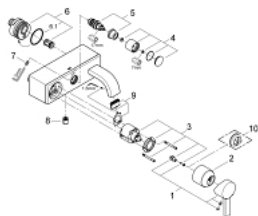

## 32 826 000 ALLURE SINGLE-LEVER BATH/SHOWER MIXER

### PRODUCT DESCRIPTION

- Colour: chrome
- wall mounted
- GROHE SilkMove 46 mm ceramic cartridge
- GROHE LongLife finish
- GROHE FastFixation installation system
- adjustable flow rate limiter
- automatic diverter: bath/shower
- mousseur
- integrated non-return valve in the shower outlet 1/2"
- flat wall installation with covered unions
- protected against backflow

### SELECT SPARE PART: , December 2009 – now

- 1: Lever (Spare part-nr. 46609000)
- 2: Shield (Spare part-nr. 46584000)
- 3: Cartridge (Spare part-nr. 46048000)
- 4: Diverter knob (Spare part-nr. 46585000)
- 5: Diverter (Spare part-nr. 08915000)
- 6: Union (Spare part-nr. 12088000)
- 6.1: Seal dia. 45x3 mm (Spare part-nr. 0044400M)
- 7: Fixing set (Spare part-nr. 46381V00)
- 8: Non-return valve (Spare part-nr. 08565000)
- 9: Mousseur (Spare part-nr. 48056000)
- 10: Temperature limiter (Spare part-nr. 46375000)\*