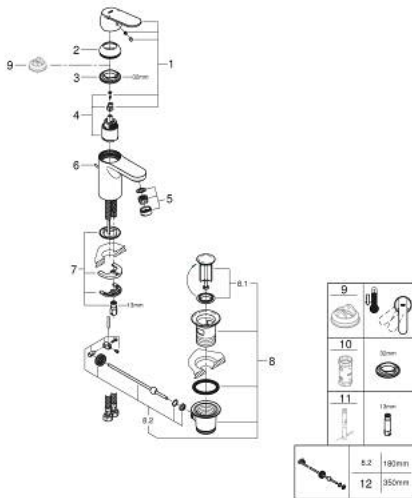

32 825 000 EUROSMART COSMOPOLITAN SINGLE-LEVER BASIN MIXER S-SIZE

SELECT SPARE PART: , August 2009 – now

- 1: Lever (Spare part-nr. 46681000)
- 2: Shield (Spare part-nr. 46492000)
- 3: Screw coupling (Spare part-nr. 46460000)
- 4: Cartridge (Spare part-nr. 46374000)
- 5: Mousseur (Spare part-nr. 13929000)
- 6: Pop-up rod (Spare part-nr. 46739000)
- 7: Shank mounting kit (Spare part-nr. 46671000)
- 8: Pop-up waste set 1 1/4" (Spare part-nr. 28910000)
- 8.1: Plug (Spare part-nr. 07182000)
- 8.2: Eccentric rod (Spare part-nr. 07052000)
- 9: Temperature limiter (Spare part-nr. 46375000)*
- 10: Socket spanner (Spare part-nr. 19332000)*
- 11: Mounting wrench (Spare part-nr. 19017000)*
- 12: Eccentric rod (Spare part-nr. 07341000)*