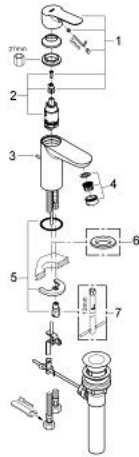

32 819 000 **BAUEDGE SINGLE-LEVER BASIN MIXER**
S-SIZE

SELECT SPARE PART: , August 2009 – now

- 1: Lever (Spare part-nr. 46697000)
- 2: Cartridge (Spare part-nr. 46580000)
- 3: Pop-up rod (Spare part-nr. 10769000)
- 4: Mousseur (Spare part-nr. 13952000)
- 5: Shank mounting kit (Spare part-nr. 46249000)
- 6: Base plate (Spare part-nr. 48052000)*
- 7: Mounting wrench (Spare part-nr. 19017000)*