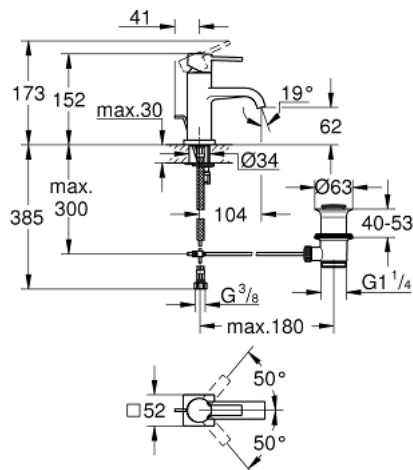

32 757 000 **ALLURE SINGLE-LEVER BASIN MIXER 1/2"**
M-SIZE

PRODUCT DESCRIPTION

- Colour: chrome
- single hole installation
- GROHE SilkMove 28 mm ceramic cartridge
- GROHE LongLife finish
- GROHE Water Saving 6.0 l/min. flow limiter
- rapid installation system
- mousseur
- pop-up waste set 1 1/4"
- flexible connection hoses

32 757 000 **ALLURE SINGLE-LEVER BASIN MIXER 1/2"**
M-SIZE

SELECT SPARE PART: , April 2009 – now

- 1: Lever (Spare part-nr. 46610000)
- 2: Shield (Spare part-nr. 46581000)
- 3: Fitting ring (Spare part-nr. 07419000)
- 4: Cartridge (Spare part-nr. 46580000)
- 5: Pop-up rod (Spare part-nr. 46739000)
- 6: Mousseur (Spare part-nr. 13220000)
- 7: Shank mounting kit (Spare part-nr. 46671000)
- 8: Pop-up waste set 1 1/4" (Spare part-nr. 28910000)
- 8.1: Plug (Spare part-nr. 07182000)
- 8.2: Eccentric rod (Spare part-nr. 07052000)
- 9: Mounting wrench (Spare part-nr. 19017000)*
- 10: Eccentric rod (Spare part-nr. 07341000)*