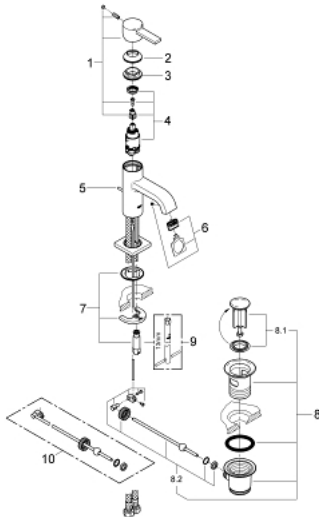

32 757 000 **ALLURE SINGLE-LEVER BASIN MIXER 1/2"**
M-SIZE

PRODUCT DESCRIPTION

- Colour: chrome
- single hole installation
- GROHE SilkMove 28 mm ceramic cartridge
- GROHE LongLife finish
- GROHE Water Saving 6.0 l/min. flow limiter
- rapid installation system
- mousseur
- pop-up waste set 1 1/4"
- flexible connection hoses

32 757 000 **ALLURE SINGLE-LEVER BASIN MIXER 1/2"**
M-SIZE

SELECT SPARE PART: , April 2009 – now

- 1: Lever (Spare part-nr. 46610000)
- 2: Shield (Spare part-nr. 46581000)
- 3: Fitting ring (Spare part-nr. 07419000)
- 4: Cartridge (Spare part-nr. 46580000)
- 5: Pop-up rod (Spare part-nr. 46739000)
- 6: Mousseur (Spare part-nr. 13220000)
- 7: Shank mounting kit (Spare part-nr. 46671000)
- 8: Pop-up waste set 1 1/4" (Spare part-nr. 28910000)
- 8.1: Plug (Spare part-nr. 07182000)
- 8.2: Eccentric rod (Spare part-nr. 07052000)
- 9: Mounting wrench (Spare part-nr. 19017000)*
- 10: Eccentric rod (Spare part-nr. 07341000)*