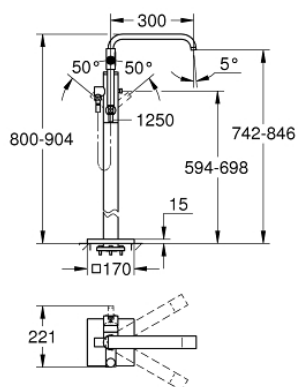

## 32 754 002 ALLURE SINGLE-LEVER BATH MIXER 1/2" FLOOR MOUNTED

### PRODUCT DESCRIPTION

- Colour: chrome
- for use with rough-in set 45 984
- without roughing-in-set
- GROHE SilkMove 46 mm ceramic cartridge
- GROHE LongLife finish
- automatic diverter: bath/shower
- swivel spout with mousseur and stop limiter
- projection 300 mm
- integrated non-return valve in the shower outlet 1/2"
- with shower holder
- hand shower Rainshower Aqua 6.5 l/min
- protected against backflow
- min. recommended pressure 1.0 bar
- shower hose 49"

## 32 754 002 ALLURE SINGLE-LEVER BATH MIXER 1/2" FLOOR MOUNTED

**SELECT SPARE PART:** , November 2016 – now

- 1: Mousseur (Spare part-nr. 46680000)
- 2: Set of screws (Spare part-nr. 46670000)
- 3: Lever (Spare part-nr. 46609000)
- 4: Shield (Spare part-nr. 46242000)
- 5: Cartridge (Spare part-nr. 46048000)
- 6: Diverter knob (Spare part-nr. 64989000)
- 7: Diverter (Spare part-nr. 65655000)
- 8: Non-return valve (Spare part-nr. 08565000)
- 9: Dirt strainer (Spare part-nr. 0700200M)
- 10: Temperature limiter (Spare part-nr. 46308000)\*