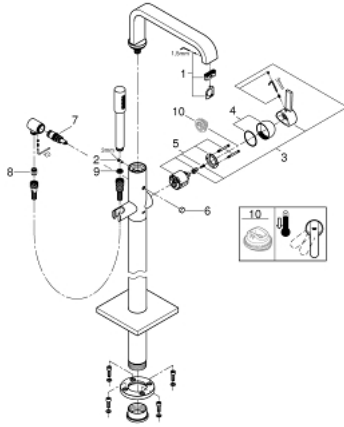

## 32 754 002 ALLURE SINGLE-LEVER BATH MIXER 1/2" FLOOR MOUNTED

### PRODUCT DESCRIPTION

- Colour: chrome
- for use with rough-in set 45 984
- without roughing-in-set
- GROHE SilkMove 46 mm ceramic cartridge
- GROHE LongLife finish
- automatic diverter: bath/shower
- swivel spout with mousseur and stop limiter
- projection 300 mm
- integrated non-return valve in the shower outlet 1/2"
- with shower holder
- hand shower Rainshower Aqua 6.5 l/min
- protected against backflow
- min. recommended pressure 1.0 bar
- shower hose 49"

## 32 754 002 ALLURE SINGLE-LEVER BATH MIXER 1/2" FLOOR MOUNTED

**SELECT SPARE PART:** , November 2016 – now

- 1: Mousseur (Spare part-nr. 46680000)
- 2: Set of screws (Spare part-nr. 46670000)
- 3: Lever (Spare part-nr. 46609000)
- 4: Shield (Spare part-nr. 46242000)
- 5: Cartridge (Spare part-nr. 46048000)
- 6: Diverter knob (Spare part-nr. 64989000)
- 7: Diverter (Spare part-nr. 65655000)
- 8: Non-return valve (Spare part-nr. 08565000)
- 9: Dirt strainer (Spare part-nr. 0700200M)
- 10: Temperature limiter (Spare part-nr. 46308000)\*