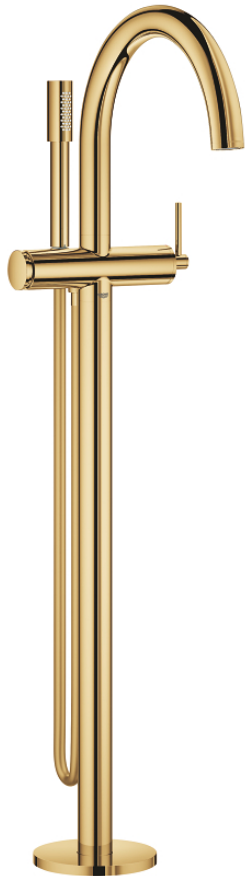

## 32 653 GL3 ATRIO SINGLE-LEVER BATH MIXER FLOOR MOUNTED

### PRODUCT DESCRIPTION

- Colour: cool sunrise
- for use with rough-in set 45 984
- without roughing-in-set
- GROHE SilkMove 35 mm ceramic cartridge
- with temperature limiter
- GROHE LongLife finish
- automatic diverter: bath/shower
- spout with mousseur
- projection 301 mm
- integrated non-return valve in the shower outlet 1/2"
- with shower holder
- hand shower Rainshower Aqua Stick (26 465)
- Silverflex shower hose 1250 mm
- protected against backflow
- min. recommended pressure 1.0 bar