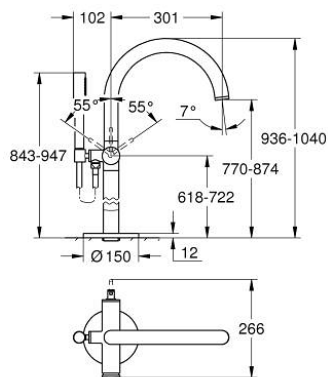

32 653 EN3 ATRIO SINGLE-LEVER BATH MIXER FLOOR MOUNTED

PRODUCT DESCRIPTION

- Colour: Brushed nickel
- for use with rough-in set 45 984
- without roughing-in-set
- GROHE SilkMove 35 mm ceramic cartridge
- with temperature limiter
- GROHE LongLife finish
- automatic diverter: bath/shower
- spout with mousseur
- projection 301 mm
- integrated non-return valve in the shower outlet 1/2"
- with shower holder
- hand shower Rainshower Aqua Stick (26 465)
- Silverflex shower hose 1250 mm
- protected against backflow
- min. recommended pressure 1.0 bar

32 653 EN3 ATRIO SINGLE-LEVER BATH MIXER FLOOR MOUNTED

SELECT SPARE PART: , March 2018 – now

- 1: Cartridge (Spare part-nr. 46374000)
 - 2: Diverter (Spare part-nr. 48405EN0)
 - 3: Non-return valve (Spare part-nr. 08565000)
 - 4: Mousseur (Spare part-nr. 13926000)
 - 5: Dirt strainer (Spare part-nr. 0700200M)
 - 6: Socket spanner (Spare part-nr. 19332000)*
- * Optional accessories