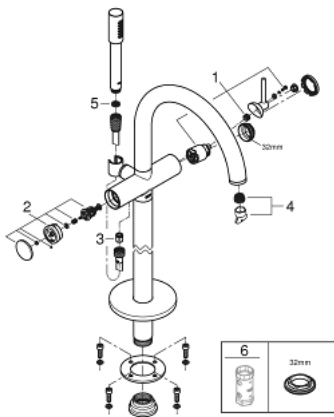

32 653 EN3 ATRIO SINGLE-LEVER BATH MIXER FLOOR MOUNTED

PRODUCT DESCRIPTION

- Colour: Brushed nickel
- for use with rough-in set 45 984
- without roughing-in-set
- GROHE SilkMove 35 mm ceramic cartridge
- with temperature limiter
- GROHE LongLife finish
- automatic diverter: bath/shower
- spout with mousseur
- projection 301 mm
- integrated non-return valve in the shower outlet 1/2"
- with shower holder
- hand shower Rainshower Aqua Stick (26 465)
- Silverflex shower hose 1250 mm
- protected against backflow
- min. recommended pressure 1.0 bar

32 653 EN3 ATRIO SINGLE-LEVER BATH MIXER FLOOR MOUNTED

SELECT SPARE PART: , March 2018 – now

- 1: Cartridge (Spare part-nr. 46374000)
 - 2: Diverter (Spare part-nr. 48405EN0)
 - 3: Non-return valve (Spare part-nr. 08565000)
 - 4: Mousseur (Spare part-nr. 13926000)
 - 5: Dirt strainer (Spare part-nr. 0700200M)
 - 6: Socket spanner (Spare part-nr. 19332000)*
- * Optional accessories