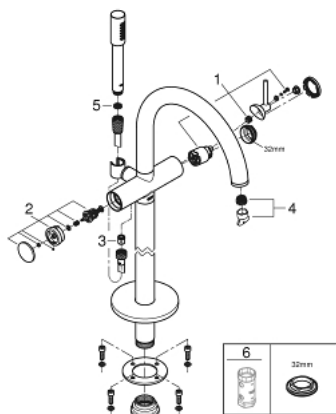

32 653 DC3 ATRIO SINGLE-LEVER BATH MIXER FLOOR MOUNTED

PRODUCT DESCRIPTION

- Colour: Supersteel
- for use with rough-in set 45 984
- without roughing-in-set
- GROHE SilkMove 35 mm ceramic cartridge
- with temperature limiter
- GROHE LongLife finish
- automatic diverter: bath/shower
- spout with mousseur
- projection 301 mm
- integrated non-return valve in the shower outlet 1/2"
- with shower holder
- hand shower Rainshower Aqua Stick (26 465)
- Silverflex shower hose 1250 mm
- protected against backflow
- min. recommended pressure 1.0 bar

32 653 DC3 ATRIO SINGLE-LEVER BATH MIXER FLOOR MOUNTED

SELECT SPARE PART: , April 2017 – now

- 1: Cartridge (Spare part-nr. 46374000)
- 2: Diverter (Spare part-nr. 48405DC0)
- 3: Non-return valve (Spare part-nr. 08565000)
- 4: Mousseur (Spare part-nr. 13926000)
- 5: Dirt strainer (Spare part-nr. 0700200M)
- 6: Socket spanner (Spare part-nr. 19332000)*