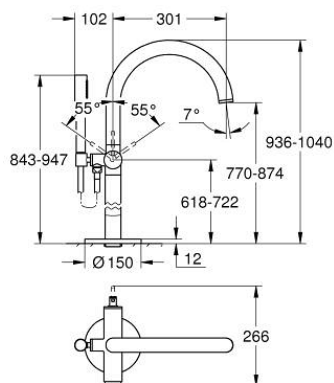

32 653 DC3 ATRIO SINGLE-LEVER BATH MIXER FLOOR MOUNTED

PRODUCT DESCRIPTION

- Colour: Supersteel
- for use with rough-in set 45 984
- without roughing-in-set
- GROHE SilkMove 35 mm ceramic cartridge
- with temperature limiter
- GROHE LongLife finish
- automatic diverter: bath/shower
- spout with mousseur
- projection 301 mm
- integrated non-return valve in the shower outlet 1/2"
- with shower holder
- hand shower Rainshower Aqua Stick (26 465)
- Silverflex shower hose 1250 mm
- protected against backflow
- min. recommended pressure 1.0 bar

32 653 DC3 ATRIO SINGLE-LEVER BATH MIXER FLOOR MOUNTED

SELECT SPARE PART: , April 2017 – now

- 1: Cartridge (Spare part-nr. 46374000)
- 2: Diverter (Spare part-nr. 48405DC0)
- 3: Non-return valve (Spare part-nr. 08565000)
- 4: Mousseur (Spare part-nr. 13926000)
- 5: Dirt strainer (Spare part-nr. 0700200M)
- 6: Socket spanner (Spare part-nr. 19332000)*