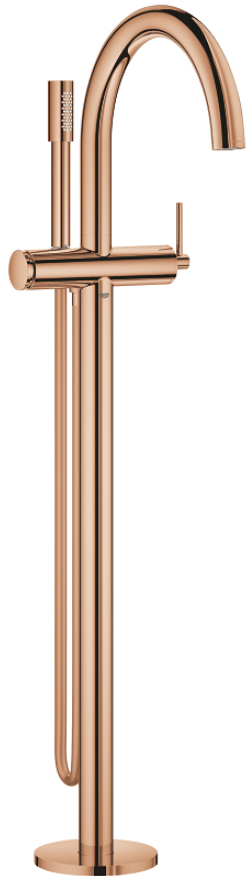

32 653 DA3 ATRIO SINGLE-LEVER BATH MIXER FLOOR MOUNTED

PRODUCT DESCRIPTION

- Colour: warm sunset
- for use with rough-in set 45 984
- without roughing-in-set
- GROHE SilkMove 35 mm ceramic cartridge
- with temperature limiter
- GROHE LongLife finish
- automatic diverter: bath/shower
- spout with mousseur
- projection 301 mm
- integrated non-return valve in the shower outlet 1/2"
- with shower holder
- hand shower Rainshower Aqua Stick (26 465)
- Silverflex shower hose 1250 mm
- protected against backflow
- min. recommended pressure 1.0 bar