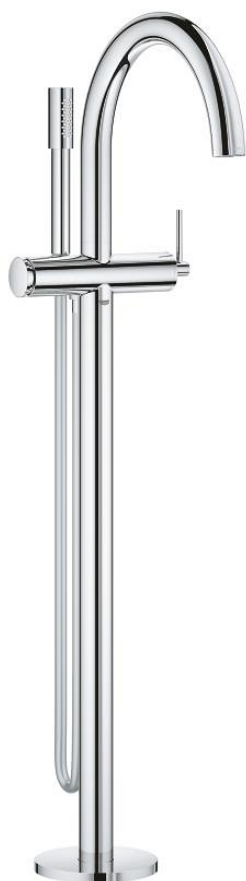

32 653 003 ATRIO SINGLE-LEVER BATH MIXER FLOOR MOUNTED

PRODUCT DESCRIPTION

- Colour: chrome
- for use with rough-in set 45 984
- without roughing-in-set
- GROHE SilkMove 35 mm ceramic cartridge
- with temperature limiter
- GROHE LongLife finish
- automatic diverter: bath/shower
- spout with mousseur
- projection 301 mm
- integrated non-return valve in the shower outlet 1/2"
- with shower holder
- hand shower Rainshower Aqua Stick (26 465)
- Silverflex shower hose 1250 mm
- protected against backflow
- min. recommended pressure 1.0 bar

32 653 003 ATRIO SINGLE-LEVER BATH MIXER FLOOR MOUNTED

SELECT SPARE PART: , April 2017 – now

- 1: Cartridge (Spare part-nr. 46374000)
- 2: Diverter (Spare part-nr. 48405000)
- 3: Non-return valve (Spare part-nr. 08565000)
- 4: Mousseur (Spare part-nr. 13926000)
- 5: Dirt strainer (Spare part-nr. 0700200M)
- 6: Socket spanner (Spare part-nr. 19332000)*