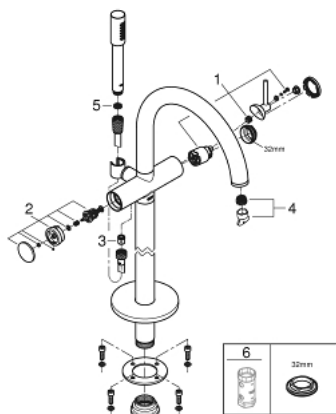

32 653 003 ATRIO SINGLE-LEVER BATH MIXER FLOOR MOUNTED

PRODUCT DESCRIPTION

- Colour: chrome
- for use with rough-in set 45 984
- without roughing-in-set
- GROHE SilkMove 35 mm ceramic cartridge
- with temperature limiter
- GROHE LongLife finish
- automatic diverter: bath/shower
- spout with mousseur
- projection 301 mm
- integrated non-return valve in the shower outlet 1/2"
- with shower holder
- hand shower Rainshower Aqua Stick (26 465)
- Silverflex shower hose 1250 mm
- protected against backflow
- min. recommended pressure 1.0 bar

32 653 003 ATRIO SINGLE-LEVER BATH MIXER FLOOR MOUNTED

SELECT SPARE PART: , April 2017 – now

- 1: Cartridge (Spare part-nr. 46374000)
- 2: Diverter (Spare part-nr. 48405000)
- 3: Non-return valve (Spare part-nr. 08565000)
- 4: Mousseur (Spare part-nr. 13926000)
- 5: Dirt strainer (Spare part-nr. 0700200M)
- 6: Socket spanner (Spare part-nr. 19332000)*