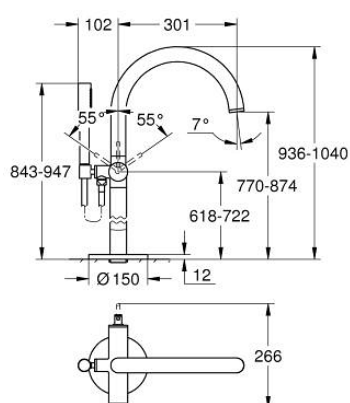

32 653 003 ATRIO SINGLE-LEVER BATH MIXER FLOOR MOUNTED

PRODUCT DESCRIPTION

- Colour: chrome
- for use with rough-in set 45 984
- without roughing-in-set
- GROHE SilkMove 35 mm ceramic cartridge
- with temperature limiter
- GROHE LongLife finish
- automatic diverter: bath/shower
- spout with mousseur
- projection 301 mm
- integrated non-return valve in the shower outlet 1/2"
- with shower holder
- hand shower Rainshower Aqua Stick (26 465)
- Silverflex shower hose 1250 mm
- protected against backflow
- min. recommended pressure 1.0 bar

32 653 003 ATRIO SINGLE-LEVER BATH MIXER FLOOR MOUNTED

SELECT SPARE PART: , April 2017 – now

- 1: Cartridge (Spare part-nr. 46374000)
- 2: Diverter (Spare part-nr. 48405000)
- 3: Non-return valve (Spare part-nr. 08565000)
- 4: Mousseur (Spare part-nr. 13926000)
- 5: Dirt strainer (Spare part-nr. 0700200M)
- 6: Socket spanner (Spare part-nr. 19332000)*