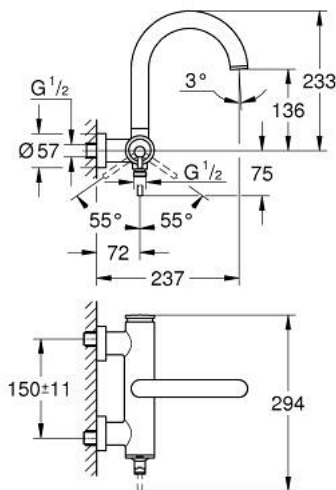

32 652 DC3 ATRIO SINGLE-LEVER BATH/SHOWER MIXER

PRODUCT DESCRIPTION

- Colour: Supersteel
- wall mounted
- GROHE SilkMove 35 mm ceramic cartridge
- GROHE LongLife finish
- adjustable flow rate limiter
- automatic diverter: bath/shower
- cast spout
- mousseur
- shower bottom outlet 1/2" with integrated non return-valve
- covered S-unions
- protected against backflow

32 652 DC3 ATRIO SINGLE-LEVER BATH/SHOWER MIXER

SELECT SPARE PART: , April 2017 – now

1: Cartridge (Spare part-nr. 46374000)

2: Diverter (Spare part-nr. 48405DC0)

3: Non-return valve (Spare part-nr. 08565000)

4: Mousseur (Spare part-nr. 13926000)

5: Socket spanner (Spare part-nr. 19332000)*

* Optional accessories