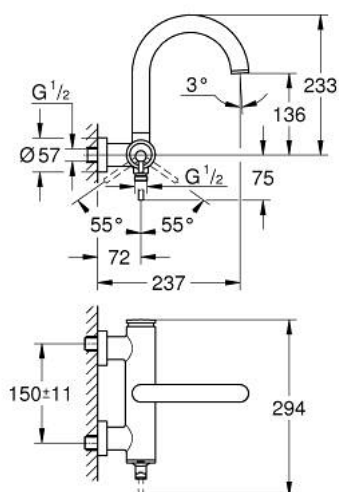

## 32 652 003 ATRIO SINGLE-LEVER BATH/SHOWER MIXER

### PRODUCT DESCRIPTION

- Colour: chrome
- wall mounted
- GROHE SilkMove 35 mm ceramic cartridge
- GROHE LongLife finish
- adjustable flow rate limiter
- automatic diverter: bath/shower
- cast spout
- mousseur
- shower bottom outlet 1/2" with integrated non return-valve
- covered S-unions
- protected against backflow

## 32 652 003 ATRIO SINGLE-LEVER BATH/SHOWER MIXER

**SELECT SPARE PART:** , April 2017 – now

1: Cartridge (Spare part-nr. 46374000)

2: Diverter (Spare part-nr. 48405000)

3: Non-return valve (Spare part-nr. 08565000)

4: Mousseur (Spare part-nr. 13926000)

5: Socket spanner (Spare part-nr. 19332000)\*

\* Optional accessories