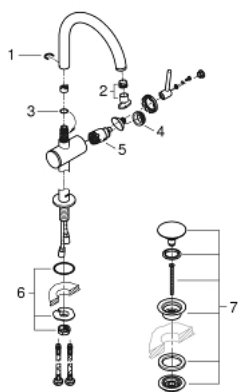

32 647 DC3 ATRIO SINGLE-LEVER BASIN MIXER 1/2" XL-SIZE

SELECT SPARE PART: , April 2017 – now

- 1: Safety ring (Spare part-nr. 4826600M)
- 2: Flow straightener (Spare part-nr. 48408000)
- 3: Sealing washer (Spare part-nr. 0128500M)
- 4: Fitting ring (Spare part-nr. 07419000)
- 5: Cartridge (Spare part-nr. 46963000)
- 6: Shank fastening assembly (Spare part-nr. 48409000)
- 7: Pop-up waste set (Spare part-nr. 65807DC0)