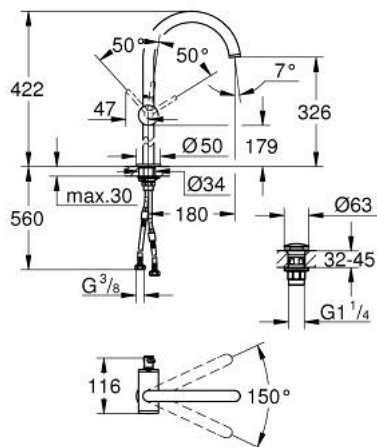

32 647 003 ATRIO SINGLE-LEVER BASIN MIXER 1/2" XL-SIZE

PRODUCT DESCRIPTION

- Colour: chrome
- single hole installation
- for free-standing basins
- GROHE SilkMove 28 mm ceramic cartridge
- with temperature limiter
- GROHE LongLife finish
- GROHE EcoJoy 5.7 l/min laminar mousseur
- swivel tubular C-spout with mousseur
- stop limiter
- Push-open waste set 1 1/4"
- flexible connection hoses

32 647 003 ATRIO SINGLE-LEVER BASIN MIXER 1/2" XL-SIZE

SELECT SPARE PART: , April 2017 – now

- 1: Safety ring (Spare part-nr. 4826600M)
- 2: Flow straightener (Spare part-nr. 48408000)
- 3: Sealing washer (Spare part-nr. 0128500M)
- 4: Fitting ring (Spare part-nr. 07419000)
- 5: Cartridge (Spare part-nr. 46963000)
- 6: Shank fastening assembly (Spare part-nr. 48409000)
- 7: Pop-up waste set (Spare part-nr. 65807000)