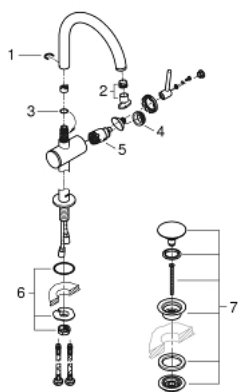

32 647 003 ATRIO SINGLE-LEVER BASIN MIXER 1/2" XL-SIZE

PRODUCT DESCRIPTION

- Colour: chrome
- single hole installation
- for free-standing basins
- GROHE SilkMove 28 mm ceramic cartridge
- with temperature limiter
- GROHE LongLife finish
- GROHE EcoJoy 5.7 l/min laminar mousseur
- swivel tubular C-spout with mousseur
- stop limiter
- Push-open waste set 1 1/4"
- flexible connection hoses

32 647 003 ATRIO SINGLE-LEVER BASIN MIXER 1/2" XL-SIZE

SELECT SPARE PART: , April 2017 – now

- 1: Safety ring (Spare part-nr. 4826600M)
- 2: Flow straightener (Spare part-nr. 48408000)
- 3: Sealing washer (Spare part-nr. 0128500M)
- 4: Fitting ring (Spare part-nr. 07419000)
- 5: Cartridge (Spare part-nr. 46963000)
- 6: Shank fastening assembly (Spare part-nr. 48409000)
- 7: Pop-up waste set (Spare part-nr. 65807000)