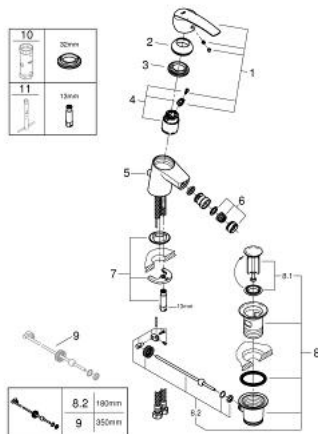

32 560 001 **START SINGLE-LEVER BIDET MIXER** **S-SIZE**

PRODUCT DESCRIPTION

- Colour: chrome
- single hole installation
- metal lever
- GROHE SilkMove 35 mm ceramic cartridge
- with temperature limiter
- adjustable flow rate limiter
- GROHE LongLife finish
- with ball joint
- GROHE EcoJoy mousseur 5.7 l/min
- pop-up waste set 1 1/4"
- flexible connection hoses
- GROHE FastFixation installation system

32 560 001 **START SINGLE-LEVER BIDET MIXER** **S-SIZE**

SELECT SPARE PART: , November 2014 – now

- 1: Lever (Spare part-nr. 46897000)
 - 2: Shield (Spare part-nr. 46492000)
 - 3: Screw coupling (Spare part-nr. 46460000)
 - 4: Cartridge (Spare part-nr. 46374000)
 - 5: Pop-up rod (Spare part-nr. 46457000)
 - 6: Mousseur (Spare part-nr. 48159000)
 - 7: Shank mounting kit (Spare part-nr. 46671000)
 - 8: Pop-up waste set 1 1/4" (Spare part-nr. 28910000)
 - 8.1: Plug (Spare part-nr. 07182000)
 - 8.2: Eccentric rod (Spare part-nr. 07052000)
 - 9: Eccentric rod (Spare part-nr. 07341000)*
 - 10: Socket spanner (Spare part-nr. 19332000)*
 - 11: Mounting wrench (Spare part-nr. 19017000)*
- * Optional accessories