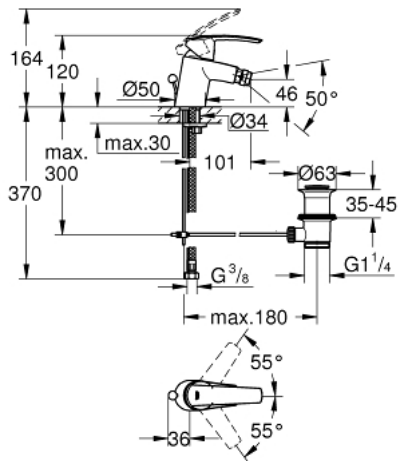

32 560 001 **START SINGLE-LEVER BIDET MIXER** **S-SIZE**

PRODUCT DESCRIPTION

- Colour: chrome
- single hole installation
- metal lever
- GROHE SilkMove 35 mm ceramic cartridge
- with temperature limiter
- adjustable flow rate limiter
- GROHE LongLife finish
- with ball joint
- GROHE EcoJoy mousseur 5.7 l/min
- pop-up waste set 1 1/4"
- flexible connection hoses
- GROHE FastFixation installation system

32 560 001 **START SINGLE-LEVER BIDET MIXER** **S-SIZE**

SELECT SPARE PART: , November 2014 – now

- 1: Lever (Spare part-nr. 46897000)
 - 2: Shield (Spare part-nr. 46492000)
 - 3: Screw coupling (Spare part-nr. 46460000)
 - 4: Cartridge (Spare part-nr. 46374000)
 - 5: Pop-up rod (Spare part-nr. 46457000)
 - 6: Mousseur (Spare part-nr. 48159000)
 - 7: Shank mounting kit (Spare part-nr. 46671000)
 - 8: Pop-up waste set 1 1/4" (Spare part-nr. 28910000)
 - 8.1: Plug (Spare part-nr. 07182000)
 - 8.2: Eccentric rod (Spare part-nr. 07052000)
 - 9: Eccentric rod (Spare part-nr. 07341000)*
 - 10: Socket spanner (Spare part-nr. 19332000)*
 - 11: Mounting wrench (Spare part-nr. 19017000)*
- * Optional accessories