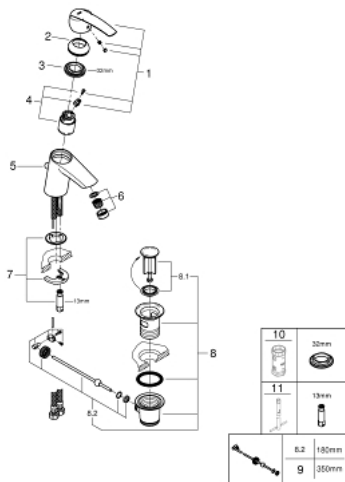

32 559 001 **START SINGLE-LEVER BASIN MIXER** **S-SIZE**

PRODUCT DESCRIPTION

- Colour: chrome
- single hole installation
- metal lever
- GROHE SilkMove 35 mm ceramic cartridge
- with temperature limiter
- adjustable flow rate limiter
- GROHE LongLife finish
- GROHE EcoJoy mousseur 5.7 l/min
- pop-up waste set 1 1/4"
- flexible connection hoses
- GROHE FastFixation installation system

32 559 001 **START SINGLE-LEVER BASIN MIXER** **S-SIZE**

SELECT SPARE PART: , November 2014 – now

- 1: Lever (Spare part-nr. 46897000)
 - 2: Shield (Spare part-nr. 46492000)
 - 3: Screw coupling (Spare part-nr. 46460000)
 - 4: Cartridge (Spare part-nr. 46374000)
 - 5: Pop-up rod (Spare part-nr. 46457000)
 - 6: Mousseur (Spare part-nr. 48159000)
 - 7: Shank mounting kit (Spare part-nr. 46671000)
 - 8: Pop-up waste set 1 1/4" (Spare part-nr. 28910000)
 - 8.1: Plug (Spare part-nr. 07182000)
 - 8.2: Eccentric rod (Spare part-nr. 07052000)
 - 9: Eccentric rod (Spare part-nr. 07341000)*
 - 10: Socket spanner (Spare part-nr. 19332000)*
 - 11: Mounting wrench (Spare part-nr. 19017000)*
- * Optional accessories