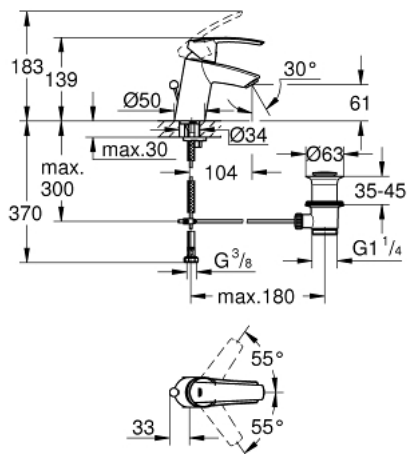

32 559 001 **START SINGLE-LEVER BASIN MIXER** **S-SIZE**

PRODUCT DESCRIPTION

- Colour: chrome
- single hole installation
- metal lever
- GROHE SilkMove 35 mm ceramic cartridge
- with temperature limiter
- adjustable flow rate limiter
- GROHE LongLife finish
- GROHE EcoJoy mousseur 5.7 l/min
- pop-up waste set 1 1/4"
- flexible connection hoses
- GROHE FastFixation installation system

32 559 001 **START SINGLE-LEVER BASIN MIXER** **S-SIZE**

SELECT SPARE PART: , November 2014 – now

- 1: Lever (Spare part-nr. 46897000)
 - 2: Shield (Spare part-nr. 46492000)
 - 3: Screw coupling (Spare part-nr. 46460000)
 - 4: Cartridge (Spare part-nr. 46374000)
 - 5: Pop-up rod (Spare part-nr. 46457000)
 - 6: Mousseur (Spare part-nr. 48159000)
 - 7: Shank mounting kit (Spare part-nr. 46671000)
 - 8: Pop-up waste set 1 1/4" (Spare part-nr. 28910000)
 - 8.1: Plug (Spare part-nr. 07182000)
 - 8.2: Eccentric rod (Spare part-nr. 07052000)
 - 9: Eccentric rod (Spare part-nr. 07341000)*
 - 10: Socket spanner (Spare part-nr. 19332000)*
 - 11: Mounting wrench (Spare part-nr. 19017000)*
- * Optional accessories