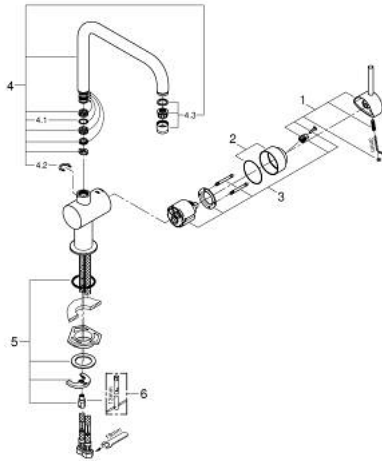

32 488 KF0 MINTA SINGLE-LEVER SINK MIXER 1/2"

PRODUCT DESCRIPTION

- Colour: phantom black
- U-spout
- single hole installation
- GROHE LongLife finish
- GROHE SilkMove 46 mm ceramic cartridge
- adjustable flow rate limiter
- selectable swivel area: 0° / 150° / 360°
- swivel tubular spout
- flexible connection hoses
- rapid installation system
- optional temperature limiter ref. no. 46 308
- maximum flow rate (at 3 bar): 11.5 l/min

32 488 KF0 MINTA SINGLE-LEVER SINK MIXER 1/2"

SELECT SPARE PART: , April 2020 – now

- 1: lever (Spare part-nr. 46015KF0)
 - 2: cap (Spare part-nr. 46025KF0)
 - 3: Cartridge (Spare part-nr. 46048000)
 - 4: spout (Spare part-nr. 13096KF0)
 - 4.1: Sealing washer (Spare part-nr. 0128500M)
 - 4.2: Safety ring (Spare part-nr. 0485300M)
 - 4.3: Mousseur (Spare part-nr. 13928KF0)
 - 5: Shank mounting kit (Spare part-nr. 46249000)
 - 6: Mounting wrench (Spare part-nr. 19017000)*
- * Optional accessories