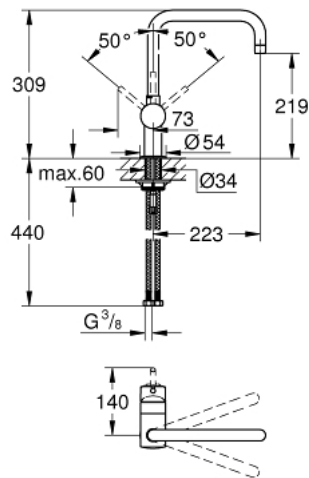

32 488 KF0 MINTA SINGLE-LEVER SINK MIXER 1/2"

PRODUCT DESCRIPTION

- Colour: phantom black
- U-spout
- single hole installation
- GROHE LongLife finish
- GROHE SilkMove 46 mm ceramic cartridge
- adjustable flow rate limiter
- selectable swivel area: 0° / 150° / 360°
- swivel tubular spout
- flexible connection hoses
- rapid installation system
- optional temperature limiter ref. no. 46 308
- maximum flow rate (at 3 bar): 11.5 l/min

32 488 KF0 MINTA SINGLE-LEVER SINK MIXER 1/2"

SELECT SPARE PART: , April 2020 – now

- 1: lever (Spare part-nr. 46015KF0)
 - 2: cap (Spare part-nr. 46025KF0)
 - 3: Cartridge (Spare part-nr. 46048000)
 - 4: spout (Spare part-nr. 13096KF0)
 - 4.1: Sealing washer (Spare part-nr. 0128500M)
 - 4.2: Safety ring (Spare part-nr. 0485300M)
 - 4.3: Mousseur (Spare part-nr. 13928KF0)
 - 5: Shank mounting kit (Spare part-nr. 46249000)
 - 6: Mounting wrench (Spare part-nr. 19017000)*
- * Optional accessories