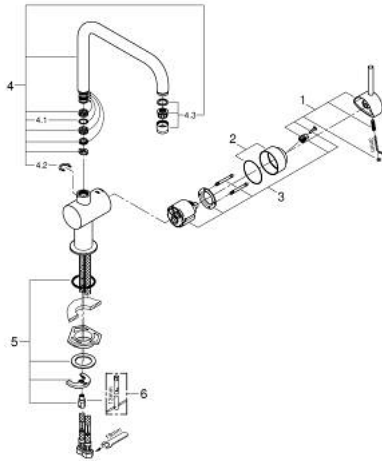

## 32 488 DC0 MINTA SINGLE-LEVER SINK MIXER 1/2"

### PRODUCT DESCRIPTION

- Colour: Supersteel
- U-spout
- single hole installation
- GROHE LongLife finish
- GROHE SilkMove 46 mm ceramic cartridge
- adjustable flow rate limiter
- selectable swivel area: 0° / 150° / 360°
- swivel tubular spout
- flexible connection hoses
- rapid installation system
- optional temperature limiter ref. no. 46 308
- maximum flow rate (at 3 bar): 11.5 l/min

## 32 488 DC0 MINTA SINGLE-LEVER SINK MIXER 1/2"

**SELECT SPARE PART:** , March 2007 – October 2014

- 1: Lever (Spare part-nr. 46015DC0)
  - 2: Shield (Spare part-nr. 46025DC0)
  - 3: Cartridge (Spare part-nr. 46048000)
  - 4: Spout (Spare part-nr. 13096DC0)
  - 4.1: Sealing washer (Spare part-nr. 0128500M)
  - 4.2: Safety ring (Spare part-nr. 0485300M)
  - 4.3: Mousseur (Spare part-nr. 13928DC0)
  - 5: Shank mounting kit (Spare part-nr. 46249000)
  - 6: Mounting wrench (Spare part-nr. 19017000)\*
- \* Optional accessories