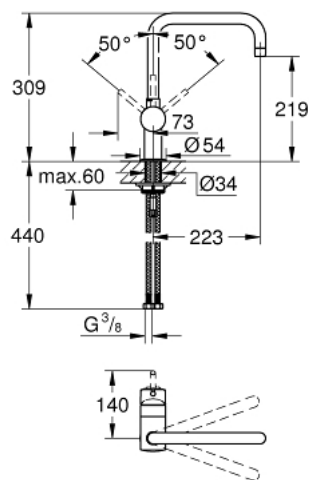

## 32 488 DC0 MINTA SINGLE-LEVER SINK MIXER 1/2"

### PRODUCT DESCRIPTION

- Colour: Supersteel
- U-spout
- single hole installation
- GROHE LongLife finish
- GROHE SilkMove 46 mm ceramic cartridge
- adjustable flow rate limiter
- selectable swivel area: 0° / 150° / 360°
- swivel tubular spout
- flexible connection hoses
- rapid installation system
- optional temperature limiter ref. no. 46 308
- maximum flow rate (at 3 bar): 11.5 l/min

## 32 488 DC0 MINTA SINGLE-LEVER SINK MIXER 1/2"

**SELECT SPARE PART:** , March 2007 – October 2014

- 1: Lever (Spare part-nr. 46015DC0)
  - 2: Shield (Spare part-nr. 46025DC0)
  - 3: Cartridge (Spare part-nr. 46048000)
  - 4: Spout (Spare part-nr. 13096DC0)
  - 4.1: Sealing washer (Spare part-nr. 0128500M)
  - 4.2: Safety ring (Spare part-nr. 0485300M)
  - 4.3: Mousseur (Spare part-nr. 13928DC0)
  - 5: Shank mounting kit (Spare part-nr. 46249000)
  - 6: Mounting wrench (Spare part-nr. 19017000)\*
- \* Optional accessories