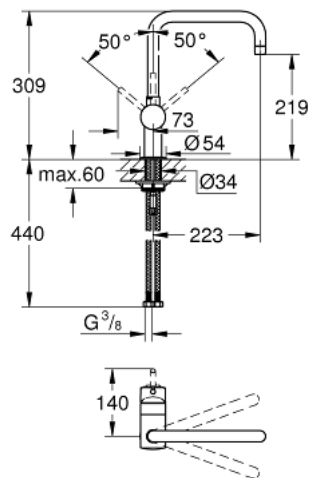

32 488 AL0 MINTA SINGLE-LEVER SINK MIXER 1/2"

PRODUCT DESCRIPTION

- Colour: brushed hard graphite
- U-spout
- single hole installation
- GROHE LongLife finish
- GROHE SilkMove 46 mm ceramic cartridge
- adjustable flow rate limiter
- selectable swivel area: 0° / 150° / 360°
- swivel tubular spout
- flexible connection hoses
- rapid installation system
- optional temperature limiter ref. no. 46 308
- maximum flow rate (at 3 bar): 11.5 l/min

32 488 AL0 MINTA SINGLE-LEVER SINK MIXER 1/2"

SELECT SPARE PART: , March 2018 – now

- 1: Lever (Spare part-nr. 46015AL0)
 - 2: Shield (Spare part-nr. 46025AL0)
 - 3: Cartridge (Spare part-nr. 46048000)
 - 4: Spout (Spare part-nr. 13096AL0)
 - 4.1: Sealing washer (Spare part-nr. 0128500M)
 - 4.2: Safety ring (Spare part-nr. 0485300M)
 - 4.3: Mousseur (Spare part-nr. 13928AL0)
 - 5: Shank mounting kit (Spare part-nr. 46249000)
 - 6: Mounting wrench (Spare part-nr. 19017000)*
- * Optional accessories