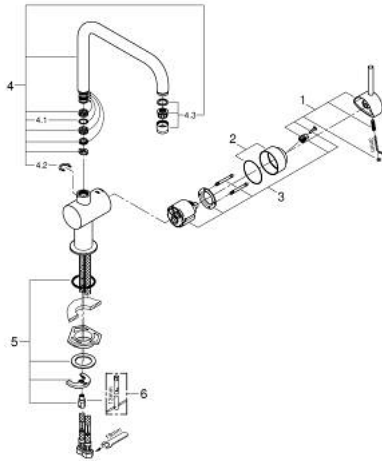

32 488 000 MINTA SINGLE-LEVER SINK MIXER 1/2"

PRODUCT DESCRIPTION

- Colour: chrome
- U-spout
- single hole installation
- GROHE LongLife finish
- GROHE SilkMove 46 mm ceramic cartridge
- adjustable flow rate limiter
- selectable swivel area: 0° / 150° / 360°
- swivel tubular spout
- flexible connection hoses
- rapid installation system
- optional temperature limiter ref. no. 46 308
- maximum flow rate (at 3 bar): 11.5 l/min

32 488 000 MINTA SINGLE-LEVER SINK MIXER 1/2"

SELECT SPARE PART: , March 2007 – October 2014

- 1: Lever (Spare part-nr. 46015000)
 - 2: Shield (Spare part-nr. 46025000)
 - 3: Cartridge (Spare part-nr. 46048000)
 - 4: Spout (Spare part-nr. 13096000)
 - 4.1: Sealing washer (Spare part-nr. 0128500M)
 - 4.2: Safety ring (Spare part-nr. 0485300M)
 - 4.3: Mousseur (Spare part-nr. 13928000)
 - 5: Shank mounting kit (Spare part-nr. 46249000)
 - 6: Mounting wrench (Spare part-nr. 19017000)*
- * Optional accessories