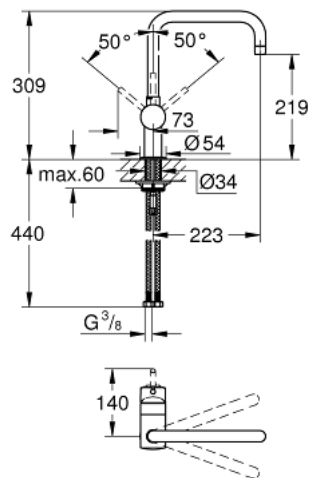

32 488 000 MINTA SINGLE-LEVER SINK MIXER 1/2"

PRODUCT DESCRIPTION

- Colour: chrome
- U-spout
- single hole installation
- GROHE LongLife finish
- GROHE SilkMove 46 mm ceramic cartridge
- adjustable flow rate limiter
- selectable swivel area: 0° / 150° / 360°
- swivel tubular spout
- flexible connection hoses
- rapid installation system
- optional temperature limiter ref. no. 46 308
- maximum flow rate (at 3 bar): 11.5 l/min

32 488 000 MINTA SINGLE-LEVER SINK MIXER 1/2"

SELECT SPARE PART: , March 2007 – October 2014

- 1: Lever (Spare part-nr. 46015000)
 - 2: Shield (Spare part-nr. 46025000)
 - 3: Cartridge (Spare part-nr. 46048000)
 - 4: Spout (Spare part-nr. 13096000)
 - 4.1: Sealing washer (Spare part-nr. 0128500M)
 - 4.2: Safety ring (Spare part-nr. 0485300M)
 - 4.3: Mousseur (Spare part-nr. 13928000)
 - 5: Shank mounting kit (Spare part-nr. 46249000)
 - 6: Mounting wrench (Spare part-nr. 19017000)*
- * Optional accessories