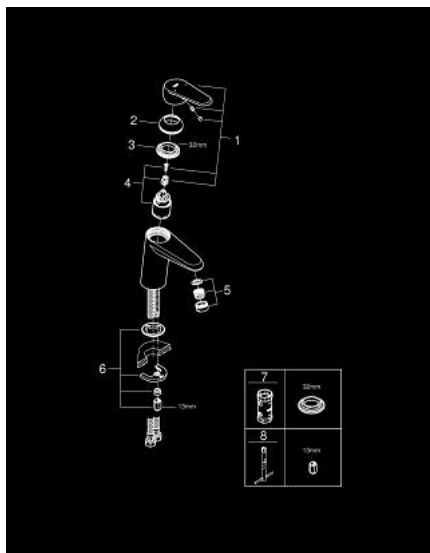

32 469 20E EURODISC COSMOPOLITAN SINGLE-LEVER BASIN MIXER S-SIZE

PRODUCT DESCRIPTION

- Colour: chrome
- metal lever
- single hole installation
- GROHE SilkMove 35 mm ceramic cartridge
- adjustable flow rate limiter
- adjustable minimum flow rate approx. 2.5 l/min
- temperature limiter
- GROHE LongLife finish
- GROHE EcoJoy - less water, perfect flow
- maximum flow rate (at 3 bar): 5 l/min
- SpeedClean mousseur
- GROHE FastFixation installation system with centering support
- smooth body
- flexible connection hoses
- min. recommended pressure 1.0 bar
- acoustic group I in accordance with DIN 4109

32 469 20E EURODISC COSMOPOLITAN SINGLE-LEVER BASIN MIXER S-SIZE

SELECT SPARE PART: , August 2017 – now

- 1: Lever (Spare part-nr. 46738000)
 - 2: Shield (Spare part-nr. 46492000)
 - 3: Screw coupling (Spare part-nr. 46460000)
 - 4: Cartridge (Spare part-nr. 46374000)
 - 5: Flow straightener (Spare part-nr. 13955000)
 - 6: Shank mounting kit (Spare part-nr. 46645000)
 - 7: Socket spanner (Spare part-nr. 19332000)*
 - 8: Mounting wrench (Spare part-nr. 19017000)*
- * Optional accessories