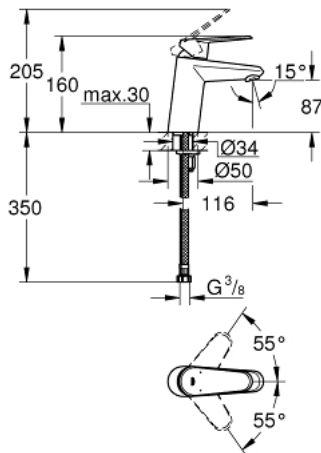

32 469 20E EURODISC COSMOPOLITAN SINGLE-LEVER BASIN MIXER S-SIZE

PRODUCT DESCRIPTION

- Colour: chrome
- metal lever
- single hole installation
- GROHE SilkMove 35 mm ceramic cartridge
- adjustable flow rate limiter
- adjustable minimum flow rate approx. 2.5 l/min
- temperature limiter
- GROHE LongLife finish
- GROHE EcoJoy - less water, perfect flow
- maximum flow rate (at 3 bar): 5 l/min
- SpeedClean mousseur
- GROHE FastFixation installation system with centering support
- smooth body
- flexible connection hoses
- min. recommended pressure 1.0 bar
- acoustic group I in accordance with DIN 4109

32 469 20E EURODISC COSMOPOLITAN SINGLE-LEVER BASIN MIXER S-SIZE

SELECT SPARE PART: , August 2017 – now

- 1: Lever (Spare part-nr. 46738000)
 - 2: Shield (Spare part-nr. 46492000)
 - 3: Screw coupling (Spare part-nr. 46460000)
 - 4: Cartridge (Spare part-nr. 46374000)
 - 5: Flow straightener (Spare part-nr. 13955000)
 - 6: Shank mounting kit (Spare part-nr. 46645000)
 - 7: Socket spanner (Spare part-nr. 19332000)*
 - 8: Mounting wrench (Spare part-nr. 19017000)*
- * Optional accessories