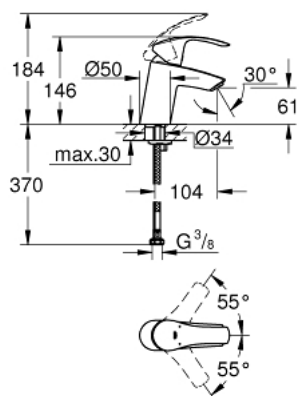

32 467 002 EUROSMART SINGLE-LEVER BASIN MIXER S-SIZE

PRODUCT DESCRIPTION

- Colour: chrome
- single hole installation
- metal lever
- GROHE SilkMove 35 mm ceramic cartridge
- adjustable flow rate limiter
- with temperature limiter
- GROHE LongLife finish
- GROHE EcoJoy - less water, perfect flow
- maximum flow rate (at 3 bar): 5 l/min
- GROHE FastFixation installation system
- smooth body
- flexible connection hoses

32 467 002 **EUROSMART SINGLE-LEVER BASIN MIXER**
S-SIZE

SELECT SPARE PART: , October 2013 – now

- 1: Lever (Spare part-nr. 46897000)
 - 2: Shield (Spare part-nr. 46492000)
 - 3: Screw coupling (Spare part-nr. 46460000)
 - 4: Cartridge (Spare part-nr. 46374000)
 - 5: Mousseur (Spare part-nr. 48159000)
 - 6: Shank mounting kit (Spare part-nr. 46671000)
 - 7: Socket spanner (Spare part-nr. 19332000)*
 - 8: Mounting wrench (Spare part-nr. 19017000)*
- * Optional accessories