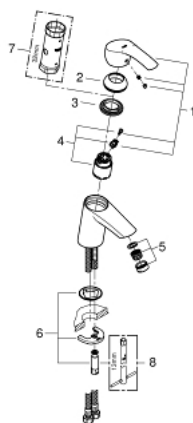

32 467 002 EUROSMART SINGLE-LEVER BASIN MIXER S-SIZE

PRODUCT DESCRIPTION

- Colour: chrome
- single hole installation
- metal lever
- GROHE SilkMove 35 mm ceramic cartridge
- adjustable flow rate limiter
- with temperature limiter
- GROHE LongLife finish
- GROHE EcoJoy - less water, perfect flow
- maximum flow rate (at 3 bar): 5 l/min
- GROHE FastFixation installation system
- smooth body
- flexible connection hoses

32 467 002 **EUROSMART SINGLE-LEVER BASIN MIXER**
S-SIZE

SELECT SPARE PART: , October 2013 – now

- 1: Lever (Spare part-nr. 46897000)
 - 2: Shield (Spare part-nr. 46492000)
 - 3: Screw coupling (Spare part-nr. 46460000)
 - 4: Cartridge (Spare part-nr. 46374000)
 - 5: Mousseur (Spare part-nr. 48159000)
 - 6: Shank mounting kit (Spare part-nr. 46671000)
 - 7: Socket spanner (Spare part-nr. 19332000)*
 - 8: Mounting wrench (Spare part-nr. 19017000)*
- * Optional accessories